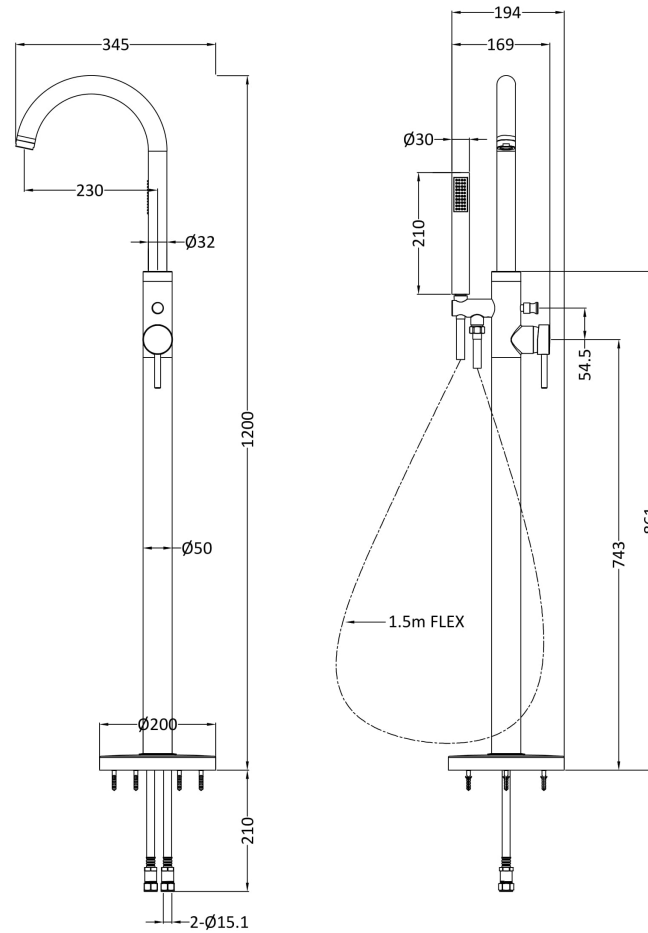

Sales Code: PN321

Description: Tec Elite Single Lever Mono Bsm

Product Dimensions

Height (mm):	1200
Width (mm):	200
Depth (mm):	345
Length (mm):	
Nett Weight (kg):	7.36

Packaging Dimensions

Height (mm):	250
Width (mm):	295
Depth (mm):	945
Gross Weight (kg):	7.36

Packaging Data

Box Colour:	White Cardboard Box
Box Qty:	1
Label Size:	100 x 50
Label Colour:	White Label
Label Qty:	2

Outer Box Dimensions (If Applicable)

Height (mm):	270
Width (mm):	930
Depth (mm):	235
Length (mm):	
Gross Weight (kg):	7
Barcode:	5055146133490

Product Details

Country of Origin:	China
Fitting Instruction:	No
Product Material:	Brass/ABS
Control Type:	Manual
Waste Included:	Waste Not Included
Waste Type:	Not Applicable
WRAS Approval: No	Approval No: N/A
Valve/Cartridge Type:	Single Lever Cartridge
Colour/Finish:	Chrome
Mount Type:	Floor Standing
Operating Pressure (bar):	1

Flow Rates: (Litres Per Min)	0.1 bar: 2.2 0.5 bar: 6.7 1 bar: 9.5 2 bar: 13.5 3 bar: 16.5
Pipe Size:	15 mm
Pipe Centres:	N/A