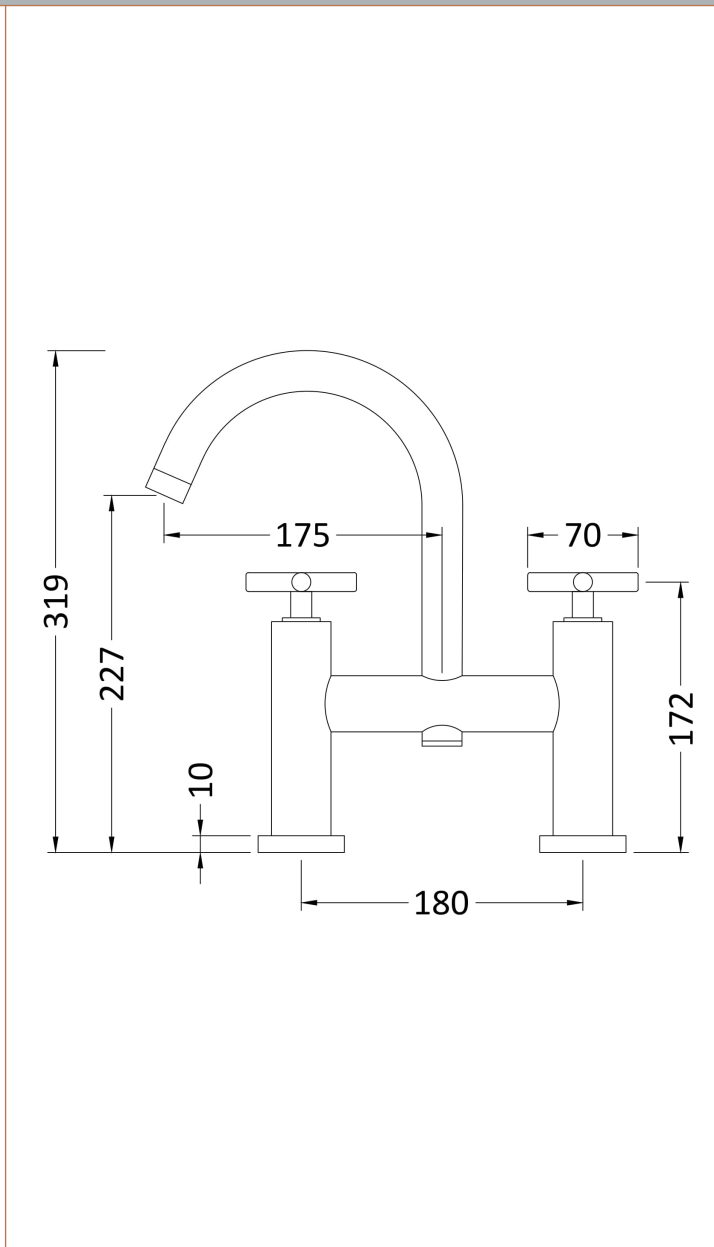

Sales Code: TEX353

Description: Tec Crosshead Bath Filler Small S Spout

Product Dimensions

Height (mm):	319
Width (mm):	230
Depth (mm):	50
Length (mm):	
Nett Weight (kg):	3.1

Packaging Dimensions

Height (mm):	100
Width (mm):	235
Depth (mm):	265
Gross Weight (kg):	3.1

Packaging Data

Box Colour:	White Cardboard Box
Box Qty:	1
Label Size:	100 x 50
Label Colour:	White Label
Label Qty:	2

Outer Box Dimensions (If Applicable)

Height (mm):	320
Width (mm):	495
Depth (mm):	295
Length (mm):	
Gross Weight (kg):	19
Barcode:	5055146198062

Product Details

Country of Origin:	United Kingdom
Fitting Instruction:	No
Product Material:	Brass
Control Type:	Manual
Waste Included:	Waste Not Included
Waste Type:	Not Applicable
WRAS Approval: Yes	Approval No: 2204060
Valve/Cartridge Type:	1/4 Turn Ceramic Disc
Colour/Finish:	Chrome
Mount Type:	Deck
Operating Pressure (bar):	0.2
Flow Rates: (Litres Per Min)	0.1 bar: 8 0.5 bar: 29 1 bar: 40 2 bar: 48 3 bar: 0
Pipe Size:	22 mm (3/4" Bsp)
Pipe Centres:	180 mm