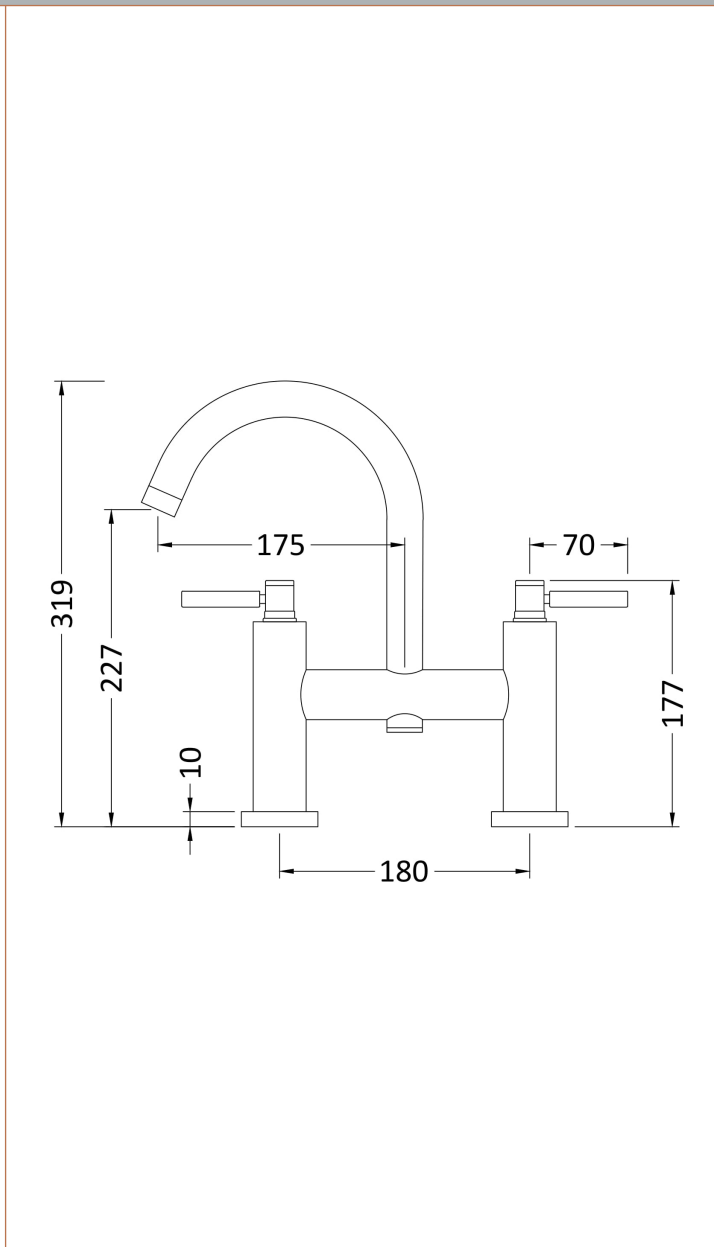

Sales Code: TEL353

Description: Tec Lever Bath Filler Small Swivel Spout

Product Dimensions

Height (mm):	320
Width (mm):	360
Depth (mm):	240
Length (mm):	
Nett Weight (kg):	3.03

Packaging Dimensions

Height (mm):	100
Width (mm):	235
Depth (mm):	265
Gross Weight (kg):	3.03

Packaging Data

Box Colour:	White Cardboard Box
Box Qty:	1
Label Size:	100 x 50
Label Colour:	White Label
Label Qty:	2

Outer Box Dimensions (If Applicable)

Height (mm):	310
Width (mm):	480
Depth (mm):	290
Length (mm):	
Gross Weight (kg):	18
Barcode:	5055146198093

Product Details

Country of Origin:	United Kingdom
Fitting Instruction:	No
Product Material:	Brass
Control Type:	Manual
Waste Included:	Waste Not Included
Waste Type:	Not Applicable
WRAS Approval: Yes	Approval No: 2204060
Valve/Cartridge Type:	1/4 Turn Ceramic Disc
Colour/Finish:	Chrome
Mount Type:	Deck
Operating Pressure (bar):	0.2
Flow Rates: (Litres Per Min)	0.1 bar: 8 0.5 bar: 29 1 bar: 40 2 bar: 48 3 bar: 0
Pipe Size:	22 mm (3/4" Bsp)
Pipe Centres:	180 mm