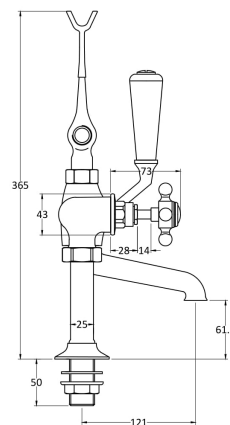

### Product Dimensions

Height (mm):	320
Width (mm):	350
Depth (mm):	155
Length (mm):	
Nett Weight (kg):	4.7

### Packaging Dimensions

Height (mm):	150
Width (mm):	232
Depth (mm):	330
Gross Weight (kg):	4.9

### Outer Box Dimensions (If Applicable)

Height (mm):	320
Width (mm):	345
Depth (mm):	520
Length (mm):	
Gross Weight (kg):	23
Barcode:	5055275830680

Flow Rates: (Litres Per Min)	0.1 bar: 10.6 0.5 bar: 28.6 1 bar: 41.4 2 bar: 59 3 bar: 72.8
Pipe Size:	22 mm (3/4" Bsp)
Pipe Centres:	90-300mm