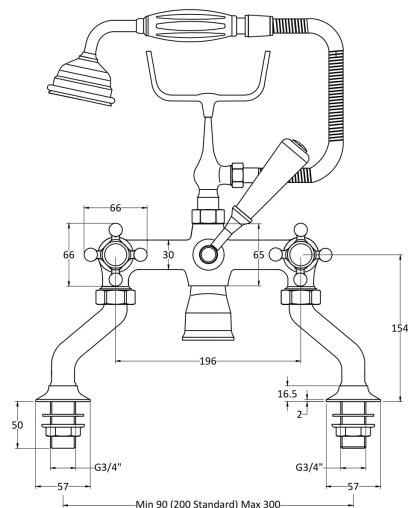

### Product Dimensions

Height (mm):	320
Width (mm):	350
Depth (mm):	155
Length (mm):	
Nett Weight (kg):	4.7

### Packaging Dimensions

Height (mm):	150
Width (mm):	232
Depth (mm):	330
Gross Weight (kg):	4.9

### Outer Box Dimensions (If Applicable)

Height (mm):	320
Width (mm):	345
Depth (mm):	520
Length (mm):	
Gross Weight (kg):	23
Barcode:	5055275830680

Flow Rates: (Litres Per Min)	0.1 bar: 10.6 0.5 bar: 28.6 1 bar: 41.4 2 bar: 59 3 bar: 72.8
Pipe Size:	22 mm (3/4" Bsp)
Pipe Centres:	90-300mm