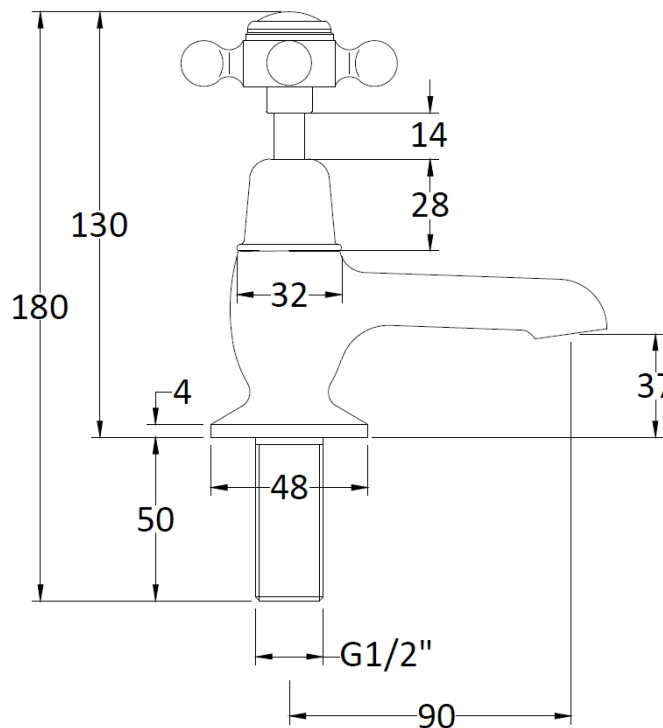

Sales Code: BC301DX

Description: Topaz Basin Taps

Product Dimensions

Height (mm):	141
Width (mm):	66
Depth (mm):	119
Length (mm):	
Nett Weight (kg):	1.2

Packaging Dimensions

Height (mm):	55
Width (mm):	160
Depth (mm):	260
Gross Weight (kg):	1.4

Packaging Data

Box Colour:	White Cardboard Box
Box Qty:	1
Label Size:	100 x 50
Label Colour:	White Label
Label Qty:	1

Outer Box Dimensions (If Applicable)

Height (mm):	300
Width (mm):	270
Depth (mm):	500
Length (mm):	
Gross Weight (kg):	
Barcode:	5055275830727

Product Details

Country of Origin:	United Kingdom
Fitting Instruction:	No
Product Material:	Brass
Control Type:	Manual
Waste Included:	Waste Not Included
Waste Type:	Not Applicable
WRAS Approval: No	Approval No: N/A
Valve/Cartridge Type:	1/4 Turn Ceramic Disc
Colour/Finish:	Chrome
Mount Type:	Deck
Operating Pressure (bar):	0.1

Flow Rates: (Litres Per Min)	0.1 bar: 4.3	0.5 bar: 11	1 bar: 15.8	2 bar: 22.5	3 bar: 27.5
Pipe Size:	15 mm				
Pipe Centres:	N/A				