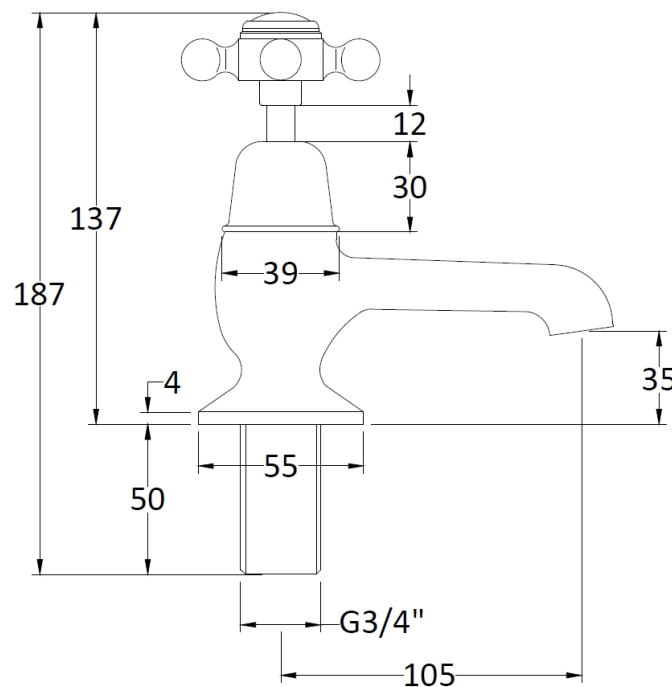

Sales Code: BC302DX

Description: Topaz Bath Taps

Product Dimensions

Height (mm):	137
Width (mm):	66
Depth (mm):	119
Length (mm):	
Nett Weight (kg):	1.7

Packaging Dimensions

Height (mm):	55
Width (mm):	160
Depth (mm):	260
Gross Weight (kg):	1.9

Packaging Data

Box Colour:	White Cardboard Box
Box Qty:	1
Label Size:	100 x 50
Label Colour:	White Label
Label Qty:	1

Outer Box Dimensions (If Applicable)

Height (mm):	300
Width (mm):	270
Depth (mm):	500
Length (mm):	
Gross Weight (kg):	
Barcode:	5055275830734

Product Details

Country of Origin:	United Kingdom
Fitting Instruction:	No
Product Material:	Brass
Control Type:	Manual
Waste Included:	Waste Not Included
Waste Type:	Not Applicable
WRAS Approval:	No
Approval No:	N/A
Valve/Cartridge Type:	1/4 Turn Ceramic Disc
Colour/Finish:	Chrome
Mount Type:	Deck
Operating Pressure (bar):	0.1

Flow Rates: (Litres Per Min)	0.1 bar: 8.4	0.5 bar: 21.3	1 bar: 30.7	2 bar: 43.7	3 bar: 46.8
Pipe Size:	22 mm (3/4" Bsp)				
Pipe Centres:	N/A				