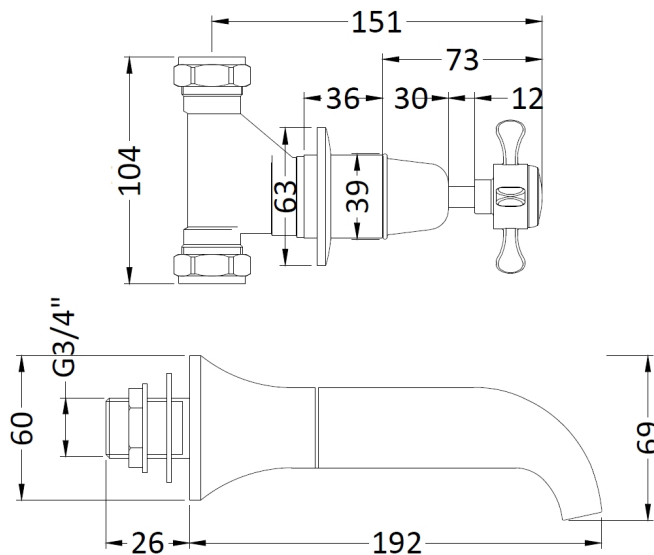

Sales Code: BC309DX

Description: Topaz W/H Bath Spout & Stop Taps

Product Dimensions

Height (mm):	69
Width (mm):	
Depth (mm):	218
Length (mm):	
Nett Weight (kg):	2.3

Packaging Dimensions

Height (mm):	85
Width (mm):	185
Depth (mm):	270
Gross Weight (kg):	2.5

Packaging Data

Box Colour:	White Cardboard Box
Box Qty:	1
Label Size:	100 x 50
Label Colour:	White Label
Label Qty:	1

Outer Box Dimensions (If Applicable)

Height (mm):	400
Width (mm):	280
Depth (mm):	560
Length (mm):	
Gross Weight (kg):	
Barcode:	5055275830772

Product Details

Country of Origin:	United Kingdom
Fitting Instruction:	No
Product Material:	Brass
Control Type:	Manual
Waste Included:	Waste Not Included
Waste Type:	Not Applicable
WRAS Approval: No	Approval No: N/A
Valve/Cartridge Type:	1/4 Turn Ceramic Disc
Colour/Finish:	Chrome
Mount Type:	Wall
Operating Pressure (bar):	0.1

Flow Rates: (Litres Per Min)	0.1 bar: 9.6	0.5 bar: 20	1 bar: 28	2 bar: 39.5	3 bar: 46.8
Pipe Size:	22 mm (3/4" Bsp)				
Pipe Centres:	N/A				