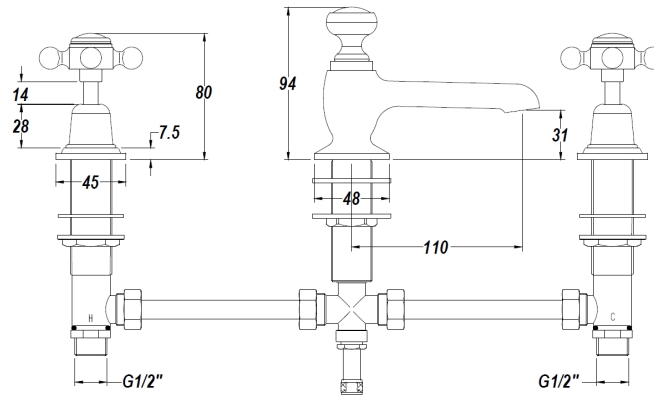

Sales Code: BC307DX

Description: Topaz 3 T/H Basin Mixer W/ Pop-Up Waste

Product Dimensions

Height (mm):	94
Width (mm):	246
Depth (mm):	140
Length (mm):	
Nett Weight (kg):	2.8

Packaging Dimensions

Height (mm):	75
Width (mm):	150
Depth (mm):	430
Gross Weight (kg):	3

Packaging Data

Box Colour:	White Cardboard Box
Box Qty:	1
Label Size:	100 x 50
Label Colour:	White Label
Label Qty:	1

Outer Box Dimensions (If Applicable)

Height (mm):	370
Width (mm):	350
Depth (mm):	405
Length (mm):	
Gross Weight (kg):	25
Barcode:	5055275830765

Product Details

Country of Origin:	United Kingdom
Fitting Instruction:	No
Product Material:	Brass
Control Type:	Manual
Waste Included:	Waste Included
Waste Type:	Pop-Up
WRAS Approval: No	Approval No: N/A
Valve/Cartridge Type:	1/4 Turn Ceramic Disc
Colour/Finish:	Chrome
Mount Type:	Deck
Operating Pressure (bar):	0.1

Flow Rates: (Litres Per Min)	0.1 bar: 5,6	0.5 bar: 14	1 bar: 20,2	2 bar: 29	3 bar: 35,4
Pipe Size:	15 mm				
Pipe Centres:	N/A				