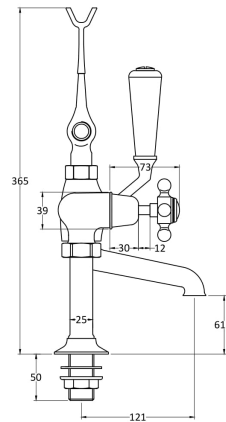

### Product Dimensions

Height (mm):	320
Width (mm):	350
Depth (mm):	155
Length (mm):	
Nett Weight (kg):	4.7

### Packaging Dimensions

Height (mm):	150
Width (mm):	232
Depth (mm):	330
Gross Weight (kg):	4.9

### Outer Box Dimensions (If Applicable)

Height (mm):	320
Width (mm):	345
Depth (mm):	520
Length (mm):	

Gross Weight (kg):	
Barcode:	5055275830741

Flow Rates: (Litres Per Min)	0.1 bar: 10.6 0.5 bar: 28.6 1 bar: 41.4 2 bar: 59 3 bar: 72.8
Pipe Size:	22 mm (3/4" Bsp)
Pipe Centres:	196mm