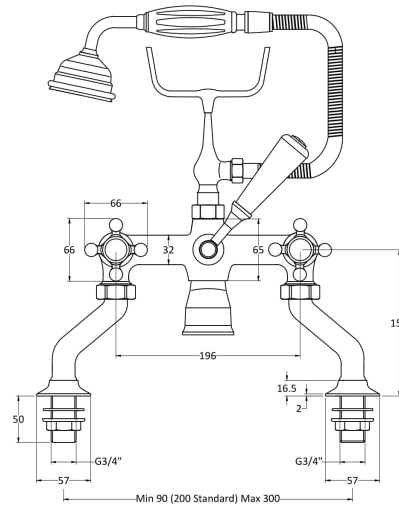

### Product Dimensions

Height (mm):	320
Width (mm):	350
Depth (mm):	155
Length (mm):	
Nett Weight (kg):	4.7

### Packaging Dimensions

Height (mm):	150
Width (mm):	232
Depth (mm):	330
Gross Weight (kg):	4.9

### Outer Box Dimensions (If Applicable)

Height (mm):	320
Width (mm):	345
Depth (mm):	520
Length (mm):	

Gross Weight (kg):	
Barcode:	5055275830741

Flow Rates: (Litres Per Min)	0.1 bar: 10.6 0.5 bar: 28.6 1 bar: 41.4 2 bar: 59 3 bar: 72.8
Pipe Size:	22 mm (3/4" Bsp)
Pipe Centres:	196mm