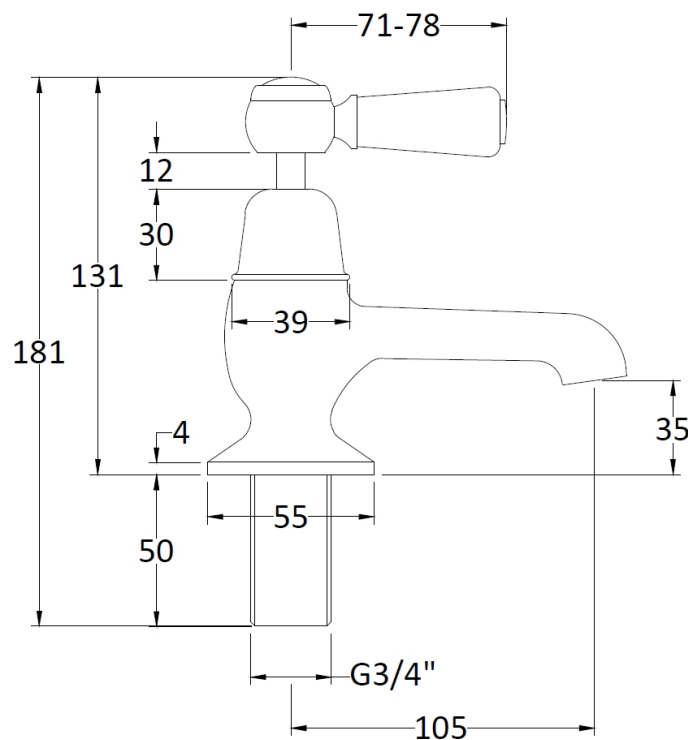

### Product Dimensions

Height (mm):	141
Width (mm):	66
Depth (mm):	138
Length (mm):	
Nett Weight (kg):	1.7

### Packaging Dimensions

Height (mm):	55
Width (mm):	160
Depth (mm):	260
Gross Weight (kg):	1.9

### Outer Box Dimensions (If Applicable)

Height (mm):	360
Width (mm):	495
Depth (mm):	280
Length (mm):	
Gross Weight (kg):	
Barcode:	5055275830796

### Product Details

Country of Origin:	United Kingdom
Fitting Instruction:	No
Product Material:	Brass
Control Type:	Manual
Waste Included:	Waste Not Included
Waste Type:	Not Applicable
WRAS Approval: No	Approval No: N/A
Valve/Cartridge Type:	1/4 Turn Ceramic Disc
Colour/Finish:	Chrome
Mount Type:	Deck
Operating Pressure (bar):	0.1
Flow Rates: (Litres Per Min)	0.1 bar: 8.4 0.5 bar: 21.3 1 bar: 30.7 2 bar: 43.7 3 bar: 46.8
Pipe Size:	22 mm (3/4" Bsp)
Pipe Centres:	N/A