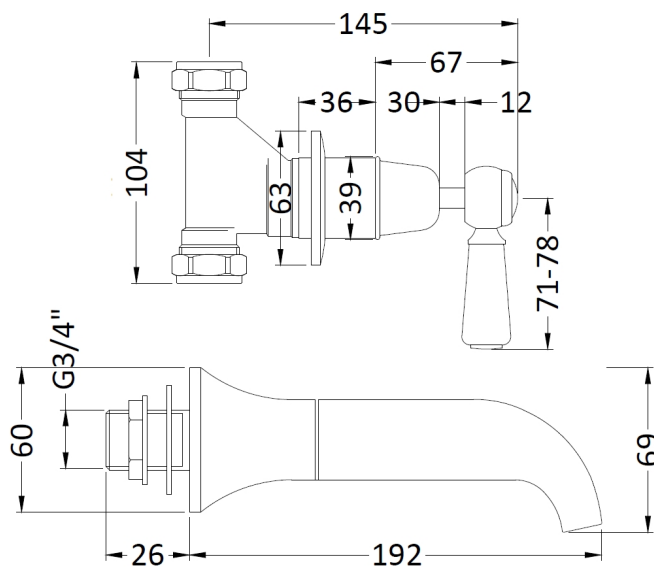

### Product Dimensions

Height (mm):	69
Width (mm):	
Depth (mm):	218
Length (mm):	
Nett Weight (kg):	2.3

### Packaging Dimensions

Height (mm):	85
Width (mm):	185
Depth (mm):	270
Gross Weight (kg):	2.5

### Outer Box Dimensions (If Applicable)

Height (mm):	640
Width (mm):	450
Depth (mm):	200

Length (mm):	
Gross Weight (kg):	
Barcode:	5055275830833

Flow Rates: (Litres Per Min)	0.1 bar: 9.6	0.5 bar: 20	1 bar: 28	2 bar: 39.5	3 bar: 46.8
Pipe Size:	22 mm (3/4" Bsp)				
Pipe Centres:	N/A				