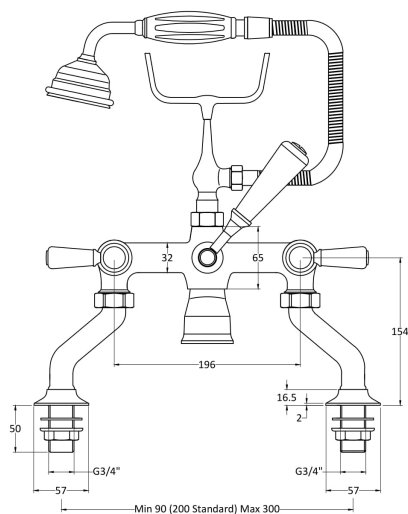

Sales Code: BC304DL

Description: Topaz Lever Bath Shower Mixer

Product Dimensions

Height (mm):	320
Width (mm):	350
Depth (mm):	155
Length (mm):	
Nett Weight (kg):	4.7

Packaging Dimensions

Height (mm):	150
Width (mm):	232
Depth (mm):	330
Gross Weight (kg):	4.9

Packaging Data

Box Colour:	White Cardboard Box
Box Qty:	1
Label Size:	100 x 50
Label Colour:	White Label
Label Qty:	1

Outer Box Dimensions (If Applicable)

Height (mm):	330
Width (mm):	520
Depth (mm):	360
Length (mm):	

Gross Weight (kg):	
Barcode:	5055275830802

Product Details

Country of Origin:	United Kingdom
Fitting Instruction:	No
Product Material:	Brass
Control Type:	Manual
Waste Included:	Waste Not Included
Waste Type:	Not Applicable
WRAS Approval:	Approval No: N/A
Valve/Cartridge Type:	1/4 Turn Ceramic Disc
Colour/Finish:	Chrome
Mount Type:	Deck
Operating Pressure (bar):	0.2

Flow Rates: (Litres Per Min)	0.1 bar: 10.6 0.5 bar: 28.6 1 bar: 41.4 2 bar: 59 3 bar: 72.8
Pipe Size:	22 mm (3/4" Bsp)
Pipe Centres:	90-300mm