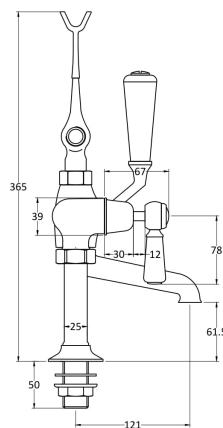

Sales Code: BC304DL

Description: Topaz Lever Bath Shower Mixer

Product Dimensions

Height (mm):	320
Width (mm):	350
Depth (mm):	155
Length (mm):	
Nett Weight (kg):	4.7

Packaging Dimensions

Height (mm):	150
Width (mm):	232
Depth (mm):	330
Gross Weight (kg):	4.9

Packaging Data

Box Colour:	White Cardboard Box
Box Qty:	1
Label Size:	100 x 50
Label Colour:	White Label
Label Qty:	1

Outer Box Dimensions (If Applicable)

Height (mm):	330
Width (mm):	520
Depth (mm):	360
Length (mm):	

Gross Weight (kg):	
Barcode:	5055275830802

Product Details

Country of Origin:	United Kingdom
Fitting Instruction:	No
Product Material:	Brass
Control Type:	Manual
Waste Included:	Waste Not Included
Waste Type:	Not Applicable
WRAS Approval:	Approval No: N/A
Valve/Cartridge Type:	1/4 Turn Ceramic Disc
Colour/Finish:	Chrome
Mount Type:	Deck
Operating Pressure (bar):	0.2

Flow Rates: (Litres Per Min)	0.1 bar: 10.6 0.5 bar: 28.6 1 bar: 41.4 2 bar: 59 3 bar: 72.8
Pipe Size:	22 mm (3/4" Bsp)
Pipe Centres:	90-300mm