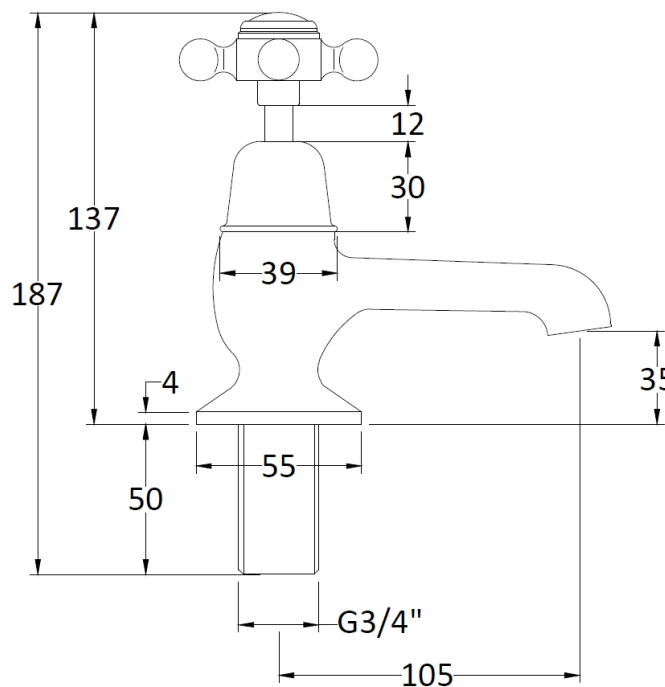

Sales Code: BC402DX

Description: Topaz Black Dome Bath Taps

Product Dimensions

Height (mm):	137
Width (mm):	66
Depth (mm):	119
Length (mm):	
Nett Weight (kg):	1.89

Packaging Dimensions

Height (mm):	55
Width (mm):	160
Depth (mm):	260
Gross Weight (kg):	1.89

Packaging Data

Box Colour:	White Cardboard Box
Box Qty:	1
Label Size:	100 x 50
Label Colour:	White Label
Label Qty:	1

Outer Box Dimensions (If Applicable)

Height (mm):	300
Width (mm):	270
Depth (mm):	500
Length (mm):	
Gross Weight (kg):	
Barcode:	5055275871393

Product Details

Country of Origin:	United Kingdom
Fitting Instruction:	No
Product Material:	Brass
Control Type:	Manual
Waste Included:	Waste Not Included
Waste Type:	Not Applicable
WRAS Approval: No	Approval No: N/A
Valve/Cartridge Type:	1/4 Turn Ceramic Disc
Colour/Finish:	Chrome
Mount Type:	Deck
Operating Pressure (bar):	0.1

Flow Rates: (Litres Per Min)	0.1 bar: 8.4	0.5 bar: 21.3	1 bar: 30.7	2 bar: 43.7	3 bar: 46.8
Pipe Size:	22 mm (3/4" Bsp)				
Pipe Centres:	N/A				