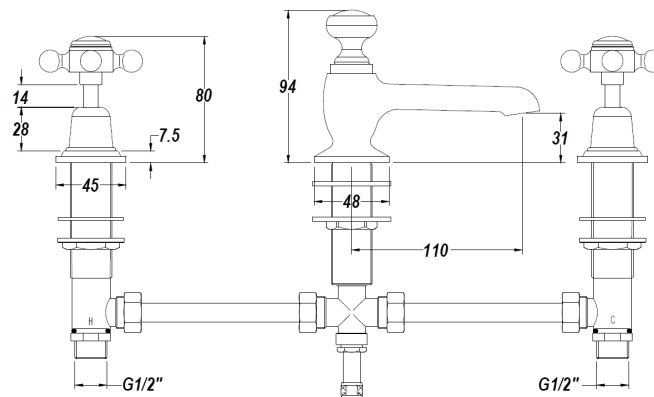

### Product Dimensions

Height (mm):	94
Width (mm):	246
Depth (mm):	140
Length (mm):	
Nett Weight (kg):	2.95

### Packaging Dimensions

Height (mm):	75
Width (mm):	150
Depth (mm):	430
Gross Weight (kg):	2.95

### Outer Box Dimensions (If Applicable)

Height (mm):	370
Width (mm):	350
Depth (mm):	405
Length (mm):	

Gross Weight (kg):	
Barcode:	5055275871423

### Product Details

Country of Origin:	United Kingdom
Fitting Instruction:	No
Product Material:	Brass
Control Type:	Manual
Waste Included:	Waste Included
Waste Type:	Pop-Up
WRAS Approval: No	Approval No: N/A
Valve/Cartridge Type:	1/4 Turn Ceramic Disc
Colour/Finish:	Chrome
Mount Type:	Deck
Operating Pressure (bar):	0.1