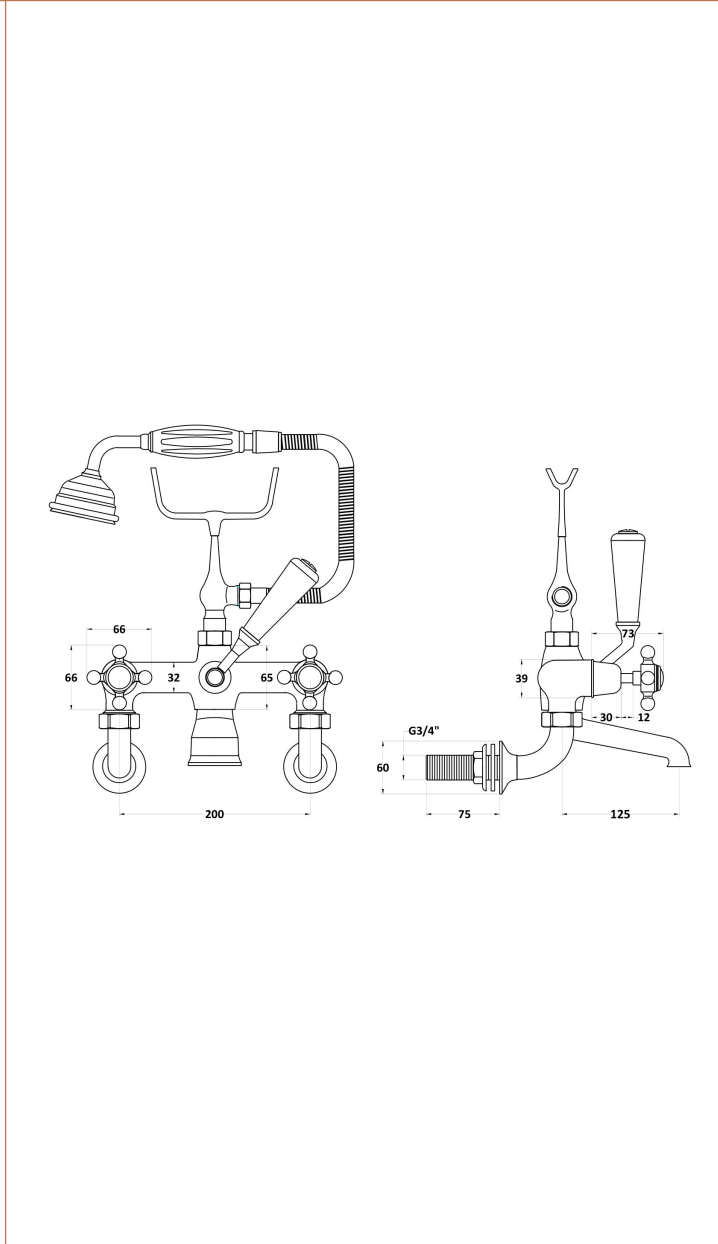

### Product Dimensions

Height (mm):	320
Width (mm):	350
Depth (mm):	155
Length (mm):	
Nett Weight (kg):	4.7

### Packaging Dimensions

Height (mm):	150
Width (mm):	232
Depth (mm):	330
Gross Weight (kg):	4.9

### Outer Box Dimensions (If Applicable)

Height (mm):	320
Width (mm):	345
Depth (mm):	520
Length (mm):	
Gross Weight (kg):	
Barcode:	5055275895658

Flow Rates: (Litres Per Min)	0.1 bar: 10.6 0.5 bar: 28.6 1 bar: 41.4 2 bar: 59 3 bar: 72.8
Pipe Size:	22 mm (3/4" Bsp)
Pipe Centres:	196mm