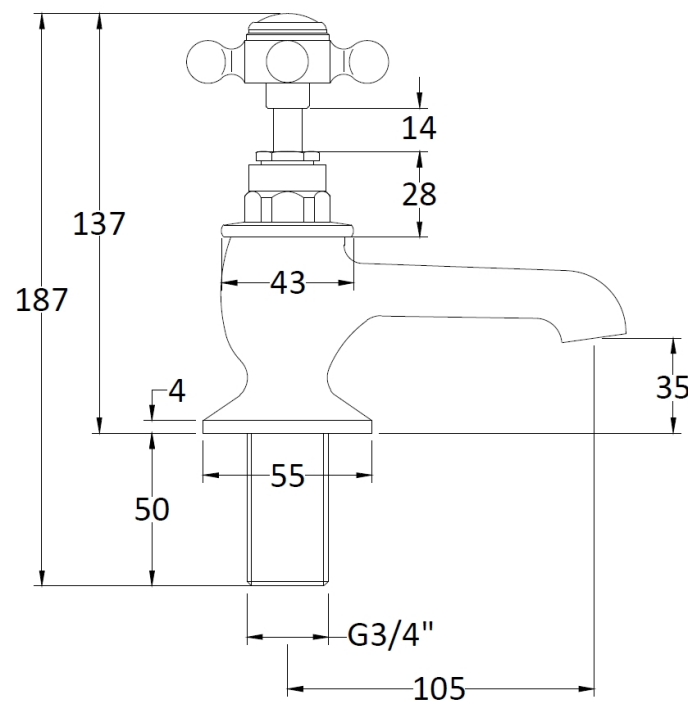

Sales Code: BC402HX

Description: Topaz Black Bath Taps

Product Dimensions

Height (mm):	137
Width (mm):	66
Depth (mm):	119
Length (mm):	
Nett Weight (kg):	1.7

Packaging Dimensions

Height (mm):	55
Width (mm):	160
Depth (mm):	260
Gross Weight (kg):	1.9

Packaging Data

Box Colour:	White Cardboard Box
Box Qty:	1
Label Size:	100 x 50
Label Colour:	White Label
Label Qty:	1

Outer Box Dimensions (If Applicable)

Height (mm):	300
Width (mm):	270
Depth (mm):	500
Length (mm):	
Gross Weight (kg):	19
Barcode:	5055275868003

Product Details

Country of Origin:	United Kingdom
Fitting Instruction:	No
Product Material:	Brass
Control Type:	Manual
Waste Included:	Waste Not Included
Waste Type:	Not Applicable
WRAS Approval:	No
Approval No:	N/A
Valve/Cartridge Type:	1/4 Turn Ceramic Disc
Colour/Finish:	Chrome
Mount Type:	Deck
Operating Pressure (bar):	0.1

Flow Rates: (Litres Per Min)	0.1 bar: 8.4	0.5 bar: 21.3	1 bar: 30.7	2 bar: 43.7	3 bar: 46.8
Pipe Size:	22 mm (3/4" Bsp)				
Pipe Centres:	N/A				