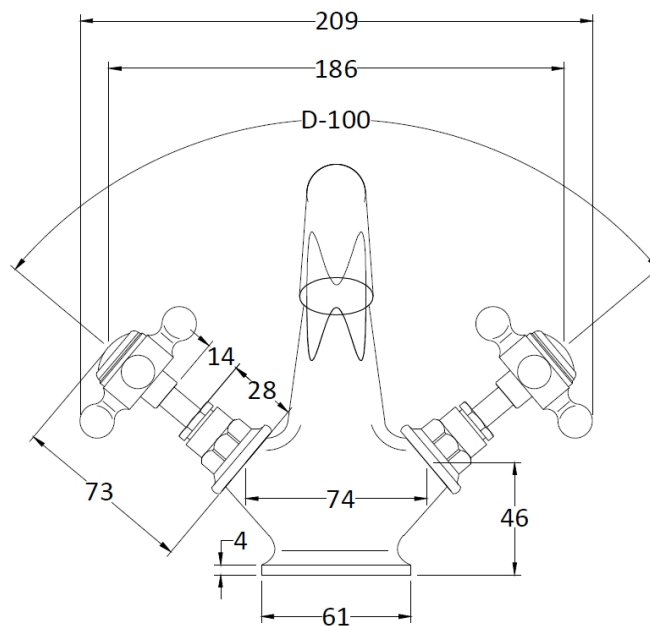

### Product Dimensions

Height (mm):	176
Width (mm):	214
Depth (mm):	185
Length (mm):	
Nett Weight (kg):	2.2

### Packaging Dimensions

Height (mm):	125
Width (mm):	220
Depth (mm):	390
Gross Weight (kg):	2.4

### Outer Box Dimensions (If Applicable)

Height (mm):	395
Width (mm):	415
Depth (mm):	440
Length (mm):	
Gross Weight (kg):	15
Barcode:	5055275868041

Flow Rates: (Litres Per Min)	0.1 bar: 6.4	0.5 bar: 16.2	1 bar: 23.4	2 bar: 33.5	3 bar: 41
Pipe Size:	15 mm				
Pipe Centres:	N/A				