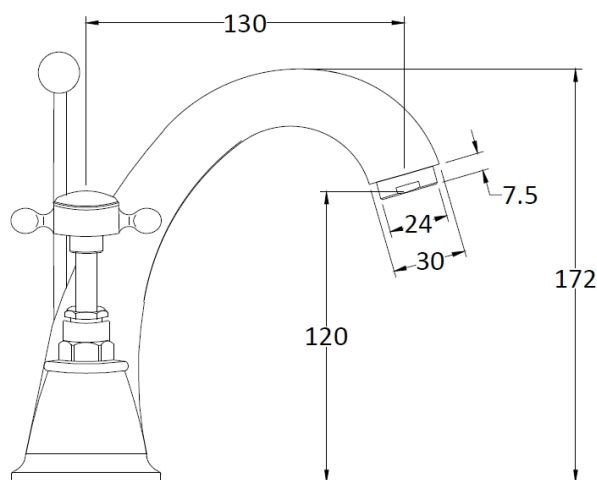

### Product Dimensions

Height (mm):	176
Width (mm):	214
Depth (mm):	185
Length (mm):	
Nett Weight (kg):	2.2

### Packaging Dimensions

Height (mm):	125
Width (mm):	220
Depth (mm):	390
Gross Weight (kg):	2.4

### Outer Box Dimensions (If Applicable)

Height (mm):	395
Width (mm):	415
Depth (mm):	440
Length (mm):	
Gross Weight (kg):	15
Barcode:	5055275868041

### Product Details

Country of Origin:	United Kingdom
Fitting Instruction:	No
Product Material:	Brass
Control Type:	Manual
Waste Included:	Waste Included
Waste Type:	Pop-Up
WRAS Approval:	No
Approval No:	N/A
Valve/Cartridge Type:	1/4 Turn Ceramic Disc
Colour/Finish:	Chrome
Mount Type:	Deck
Operating Pressure (bar):	0.1