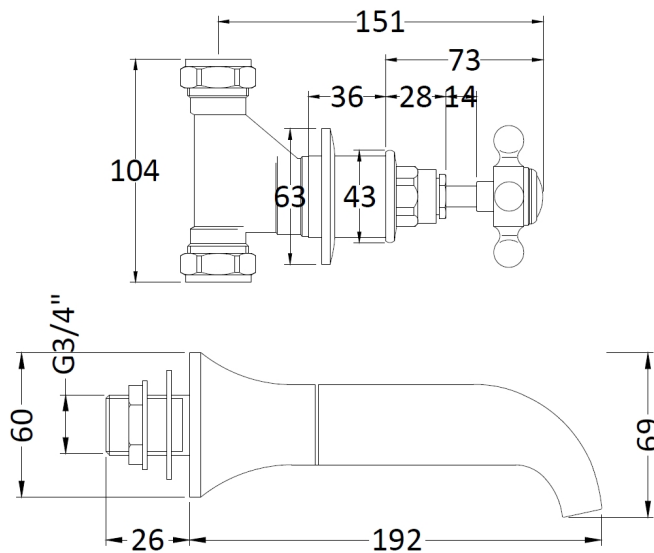

Sales Code: BC409HX

Description: Topaz Black W/H Bath Spout & Stop Taps

Product Dimensions

Height (mm):	69
Width (mm):	
Depth (mm):	218
Length (mm):	
Nett Weight (kg):	2.3

Packaging Dimensions

Height (mm):	85
Width (mm):	185
Depth (mm):	270
Gross Weight (kg):	2.5

Packaging Data

Box Colour:	White Cardboard Box
Box Qty:	1
Label Size:	100 x 50
Label Colour:	White Label
Label Qty:	1

Outer Box Dimensions (If Applicable)

Height (mm):	400
Width (mm):	280
Depth (mm):	560
Length (mm):	
Gross Weight (kg):	15
Barcode:	5055275868089

Product Details

Country of Origin:	United Kingdom
Fitting Instruction:	No
Product Material:	Brass
Control Type:	Manual
Waste Included:	Waste Not Included
Waste Type:	Not Applicable
WRAS Approval:	No
Approval No:	N/A
Valve/Cartridge Type:	1/4 Turn Ceramic Disc
Colour/Finish:	Chrome
Mount Type:	Wall
Operating Pressure (bar):	0.1
Flow Rates: (Litres Per Min)	0.1 bar: 9.6 0.5 bar: 20 1 bar: 28 2 bar: 39.5 3 bar: 46.8
Pipe Size:	22 mm (3/4" Bsp)
Pipe Centres:	N/A