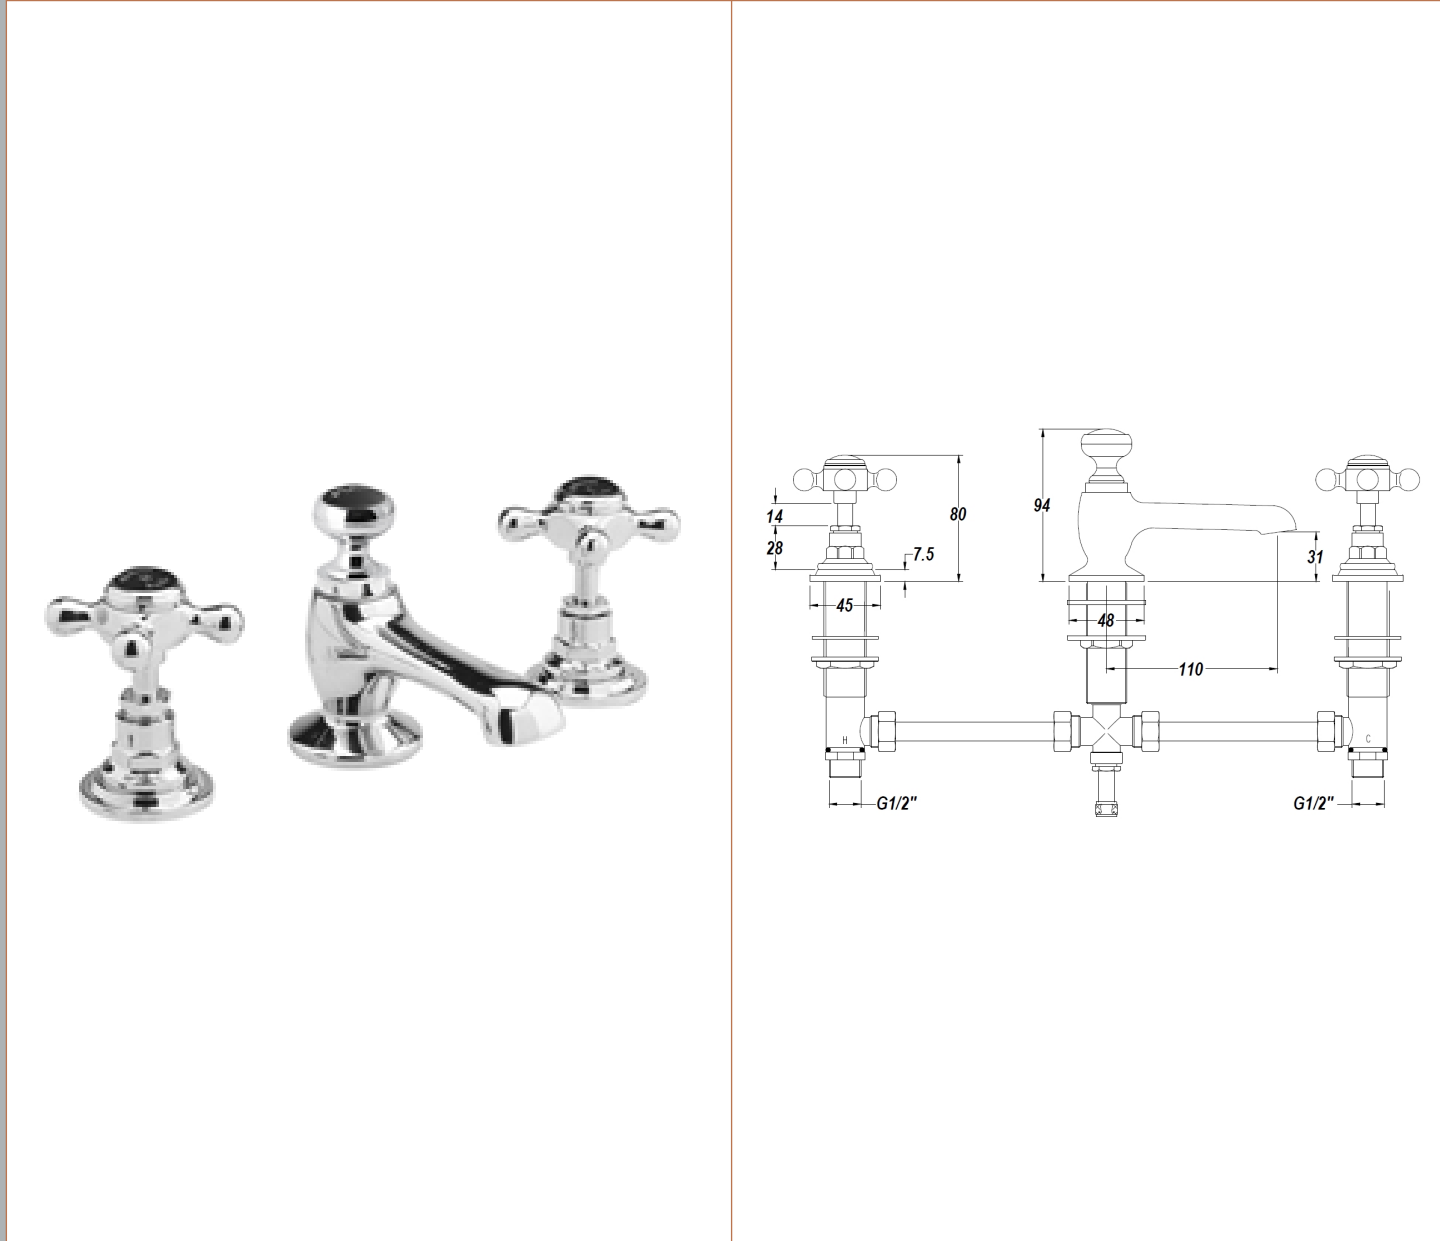

Sales Code: BC407HX

Description: Topaz Blk 3 T/H Basin Mix W/ Pop-Up W/E

Product Dimensions

Height (mm):	94
Width (mm):	246
Depth (mm):	140
Length (mm):	
Nett Weight (kg):	2.8

Packaging Dimensions

Height (mm):	75
Width (mm):	150
Depth (mm):	430
Gross Weight (kg):	3

Packaging Data

Box Colour:	White Cardboard Box
Box Qty:	1
Label Size:	100 x 50
Label Colour:	White Label
Label Qty:	1

Outer Box Dimensions (If Applicable)

Height (mm):	370
Width (mm):	350
Depth (mm):	405
Length (mm):	
Gross Weight (kg):	24
Barcode:	5055275868065

Product Details

Country of Origin:	United Kingdom
Fitting Instruction:	No
Product Material:	Brass
Control Type:	Manual
Waste Included:	Waste Included
Waste Type:	Pop-Up
WRAS Approval: No	Approval No: N/A
Valve/Cartridge Type:	1/4 Turn Ceramic Disc
Colour/Finish:	Chrome
Mount Type:	Deck
Operating Pressure (bar):	0.1
Flow Rates: (Litres Per Min)	0.1 bar: 5,6 0.5 bar: 14 1 bar: 20,2 2 bar: 29 3 bar: 35,4
Pipe Size:	15 mm
Pipe Centres:	N/A