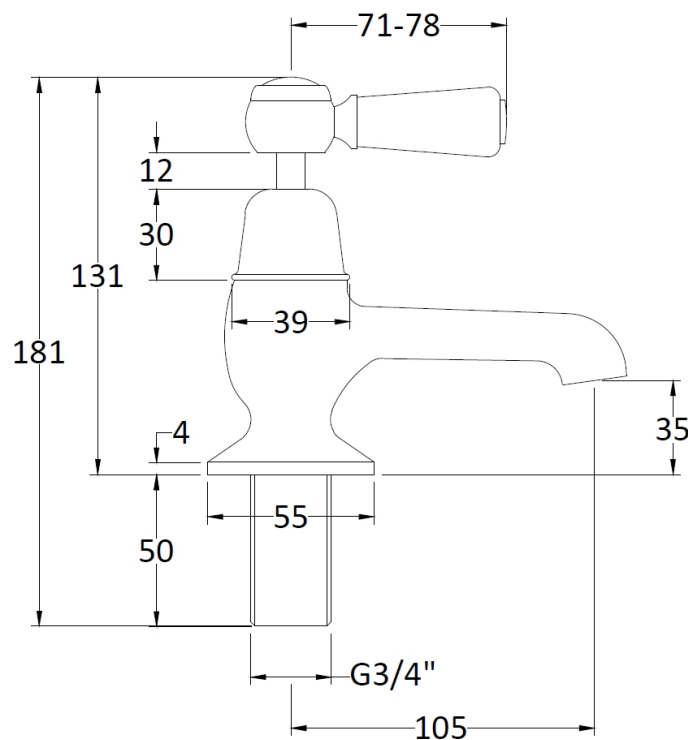

Sales Code: BC402DL

Description: Topaz Black Lever Bath Taps

**Product Dimensions**

Height (mm):	141
Width (mm):	66
Depth (mm):	138
Length (mm):	
Nett Weight (kg):	1.7

**Packaging Dimensions**

Height (mm):	55
Width (mm):	160
Depth (mm):	260
Gross Weight (kg):	1.9

**Packaging Data**

Box Colour:	White Cardboard Box
Box Qty:	1
Label Size:	100 x 50
Label Colour:	White Label
Label Qty:	1

**Outer Box Dimensions (If Applicable)**

Height (mm):	360
Width (mm):	495
Depth (mm):	280
Length (mm):	
Gross Weight (kg):	
Barcode:	5055275868010

**Product Details**

Country of Origin:	United Kingdom
Fitting Instruction:	No
Product Material:	Brass
Control Type:	Manual
Waste Included:	Waste Not Included
Waste Type:	Not Applicable
WRAS Approval: No	Approval No: N/A
Valve/Cartridge Type:	1/4 Turn Ceramic Disc
Colour/Finish:	Chrome
Mount Type:	Deck
Operating Pressure (bar):	0.1

Flow Rates: (Litres Per Min)	0.1 bar: 8.4	0.5 bar: 21.3	1 bar: 30.7	2 bar: 43.7	3 bar: 46.8
Pipe Size:	22 mm (3/4" Bsp)				
Pipe Centres:	N/A				