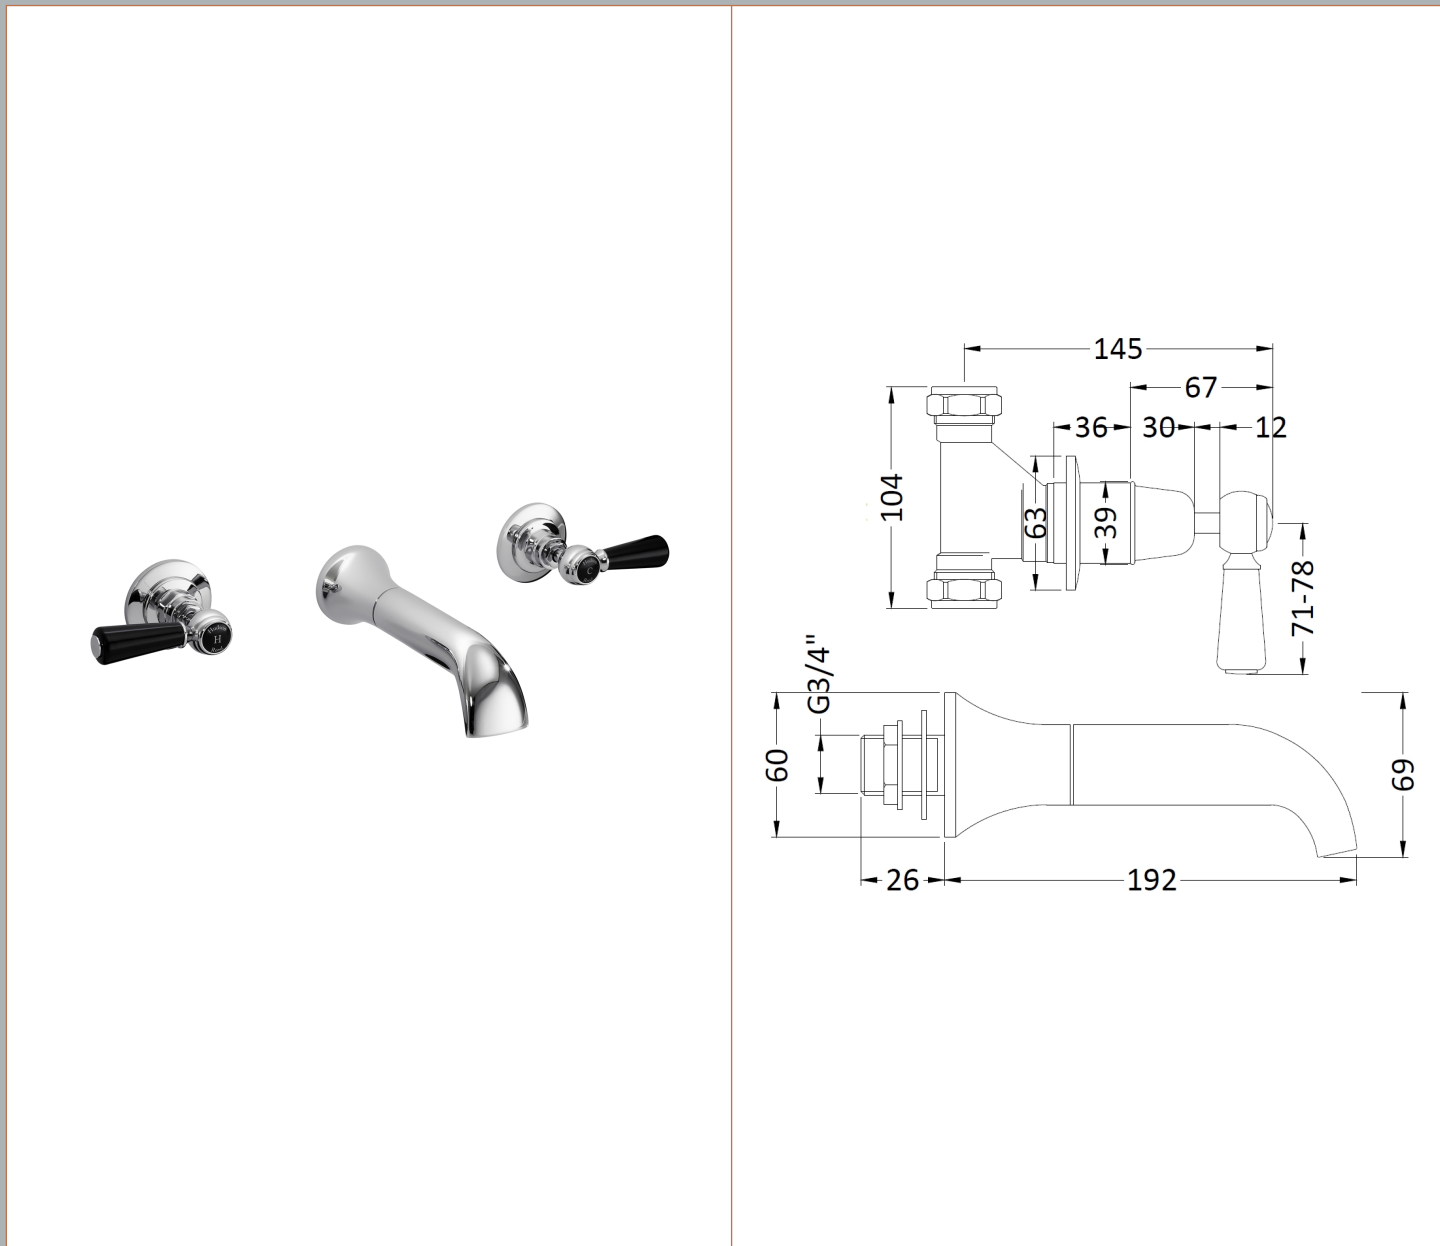

Sales Code: BC409DL

Description: Topaz Black Lever 3Th Bath Filler

### Product Dimensions

Height (mm):	69
Width (mm):	
Depth (mm):	218
Length (mm):	
Nett Weight (kg):	2.3

### Packaging Dimensions

Height (mm):	85
Width (mm):	185
Depth (mm):	270
Gross Weight (kg):	2.5

### Outer Box Dimensions (If Applicable)

Height (mm):	640
Width (mm):	450
Depth (mm):	200
Length (mm):	
Gross Weight (kg):	
Barcode:	5055275868096