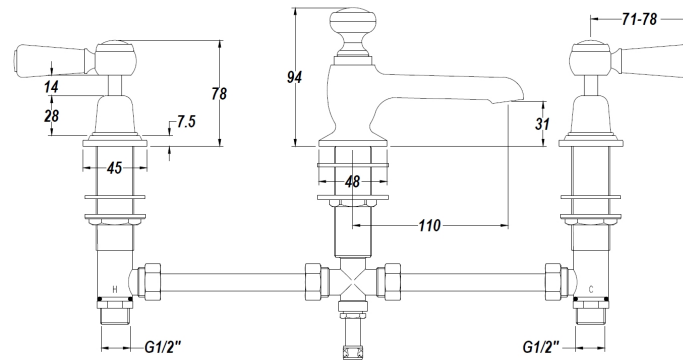

Sales Code: BC407DL

Description: Topaz Black Lever 3Th Basin Mixer

Product Dimensions

Height (mm):	94
Width (mm):	246
Depth (mm):	140
Length (mm):	
Nett Weight (kg):	2.8

Packaging Dimensions

Height (mm):	75
Width (mm):	150
Depth (mm):	430
Gross Weight (kg):	3

Packaging Data

Box Colour:	White Cardboard Box
Box Qty:	1
Label Size:	100 x 50
Label Colour:	White Label
Label Qty:	1

Outer Box Dimensions (If Applicable)

Height (mm):	495
Width (mm):	555
Depth (mm):	290
Length (mm):	

Gross Weight (kg):	
Barcode:	5055275868072

Product Details

Country of Origin:	United Kingdom
Fitting Instruction:	No
Product Material:	Brass
Control Type:	Manual
Waste Included:	Waste Included
Waste Type:	Pop-Up
WRAS Approval: No	Approval No: N/A
Valve/Cartridge Type:	1/4 Turn Ceramic Disc
Colour/Finish:	Chrome
Mount Type:	Deck
Operating Pressure (bar):	0.1

Flow Rates: (Litres Per Min)	0.1 bar: 5,6	0.5 bar: 14	1 bar: 20,2	2 bar: 29	3 bar: 35,4
Pipe Size:	15 mm				
Pipe Centres:	N/A				