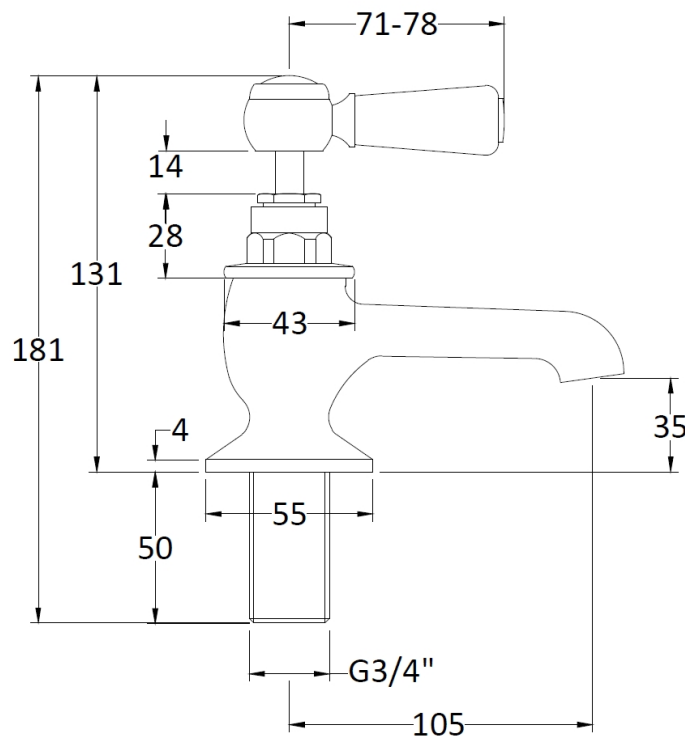

Sales Code: BC402HL

Description: Topaz Black Hex Lever Bath Taps

Product Dimensions

Height (mm):	141
Width (mm):	66
Depth (mm):	138
Length (mm):	
Nett Weight (kg):	1.7

Packaging Dimensions

Height (mm):	55
Width (mm):	160
Depth (mm):	260
Gross Weight (kg):	1.9

Packaging Data

Box Colour:	White Cardboard Box
Box Qty:	1
Label Size:	100 x 50
Label Colour:	White Label
Label Qty:	1

Outer Box Dimensions (If Applicable)

Height (mm):	360
Width (mm):	495
Depth (mm):	280
Length (mm):	
Gross Weight (kg):	
Barcode:	5055275871515

Product Details

Country of Origin:	United Kingdom
Fitting Instruction:	No
Product Material:	Brass
Control Type:	Manual
Waste Included:	Waste Not Included
Waste Type:	Not Applicable
WRAS Approval: No	Approval No: N/A
Valve/Cartridge Type:	1/4 Turn Ceramic Disc
Colour/Finish:	Chrome
Mount Type:	Deck
Operating Pressure (bar):	0.1

Flow Rates: (Litres Per Min)	0.1 bar: 8.4	0.5 bar: 21.3	1 bar: 30.7	2 bar: 43.7	3 bar: 46.8
Pipe Size:	22 mm (3/4" Bsp)				
Pipe Centres:	N/A				