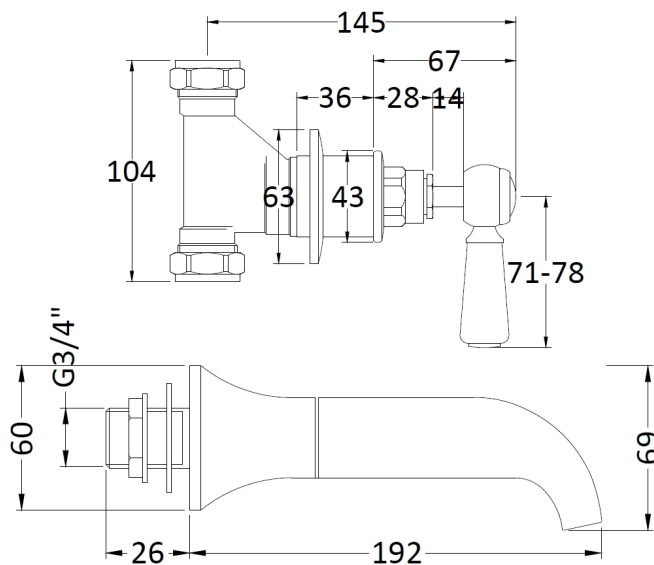

Sales Code: BC409HL

Description: Topaz Black Hex Lever 3Th Bath Filler

Product Dimensions

Height (mm):	69
Width (mm):	
Depth (mm):	218
Length (mm):	
Nett Weight (kg):	2.3

Packaging Dimensions

Height (mm):	85
Width (mm):	185
Depth (mm):	270
Gross Weight (kg):	2.5

Packaging Data

Box Colour:	White Cardboard Box
Box Qty:	1
Label Size:	100 x 50
Label Colour:	White Label
Label Qty:	1

Outer Box Dimensions (If Applicable)

Height (mm):	640
Width (mm):	450
Depth (mm):	200
Length (mm):	
Gross Weight (kg):	
Barcode:	5055275871539

Product Details

Country of Origin:	United Kingdom
Fitting Instruction:	No
Product Material:	Brass
Control Type:	Manual
Waste Included:	Waste Not Included
Waste Type:	Not Applicable
WRAS Approval: No	Approval No: N/A
Valve/Cartridge Type:	1/4 Turn Ceramic Disc
Colour/Finish:	Chrome
Mount Type:	Wall
Operating Pressure (bar):	0.1

Flow Rates: (Litres Per Min)	0.1 bar: 9.6	0.5 bar: 20	1 bar: 28	2 bar: 39.5	3 bar: 46.8
Pipe Size:	22 mm (3/4" Bsp)				
Pipe Centres:	N/A				