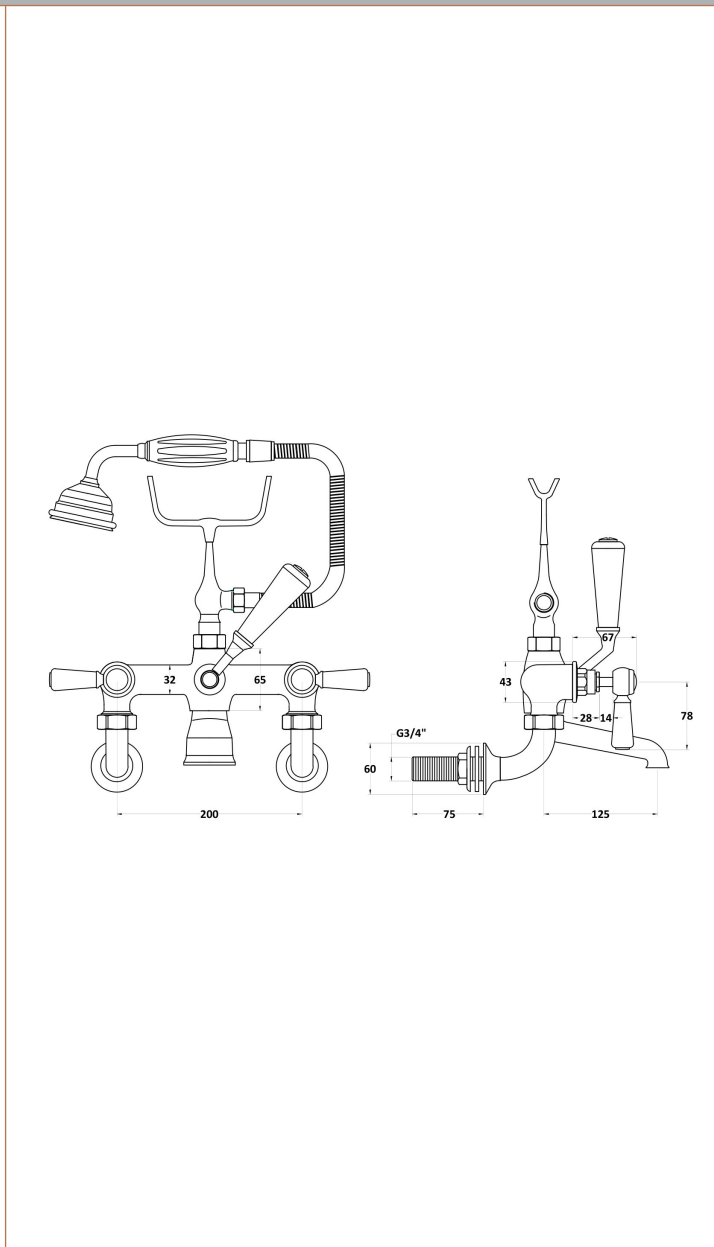

Sales Code: BC404HLWM

Description: Wall Mounted Bath Shower Mixer

Product Dimensions	
Height (mm):	320
Width (mm):	350
Depth (mm):	155
Length (mm):	
Nett Weight (kg):	4.7
Packaging Dimensions	
Height (mm):	150
Width (mm):	232
Depth (mm):	330
Gross Weight (kg):	4.9
Packaging Data	
Box Colour:	White Cardboard Box
Box Qty:	1
Label Size:	100 x 50
Label Colour:	White Label
Label Qty:	1
Outer Box Dimensions (If Applicable)	
Height (mm):	330
Width (mm):	520
Depth (mm):	360
Length (mm):	
Gross Weight (kg):	
Barcode:	5055275895665
Product Details	
Country of Origin:	United Kingdom
Fitting Instruction:	No
Product Material:	Brass
Control Type:	Manual
Waste Included:	Waste Not Included
Waste Type:	Not Applicable
WRAS Approval: No	Approval No: N/A
Valve/Cartridge Type:	1/4 Turn Ceramic Disc
Colour/Finish:	Chrome
Mount Type:	Wall
Operating Pressure (bar):	0.2
Flow Rates: (Litres Per Min)	0.1 bar: 10.6 0.5 bar: 28.6 1 bar: 41.4 2 bar: 59 3 bar: 72.8
Pipe Size:	22 mm (3/4" Bsp)
Pipe Centres:	196mm