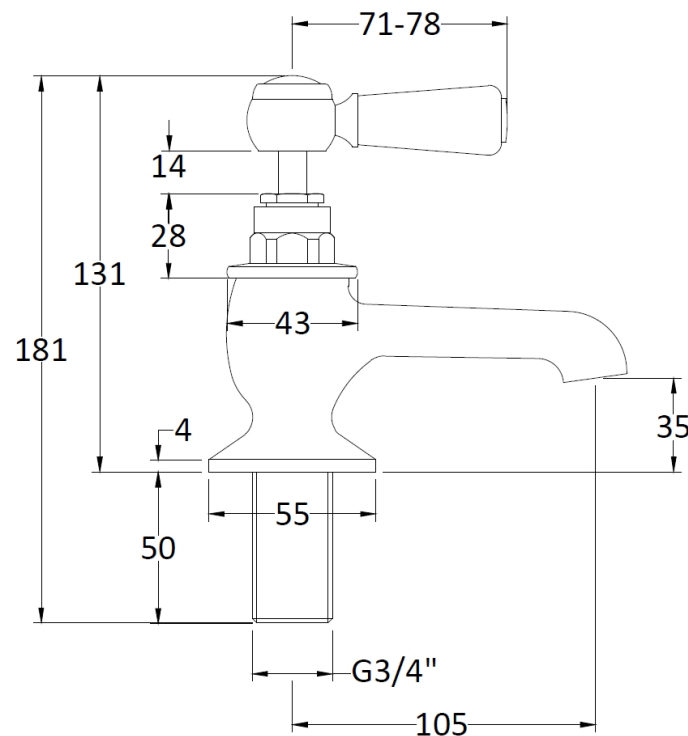

### Product Dimensions

Height (mm):	141
Width (mm):	66
Depth (mm):	138
Length (mm):	
Nett Weight (kg):	1.7

### Packaging Dimensions

Height (mm):	55
Width (mm):	160
Depth (mm):	260
Gross Weight (kg):	1.9

### Outer Box Dimensions (If Applicable)

Height (mm):	360
Width (mm):	495
Depth (mm):	280
Length (mm):	
Gross Weight (kg):	
Barcode:	5055275871454

Flow Rates: (Litres Per Min)	0.1 bar: 8.4	0.5 bar: 21.3	1 bar: 30.7	2 bar: 43.7	3 bar: 46.8
Pipe Size:	22 mm (3/4" Bsp)				
Pipe Centres:	N/A				