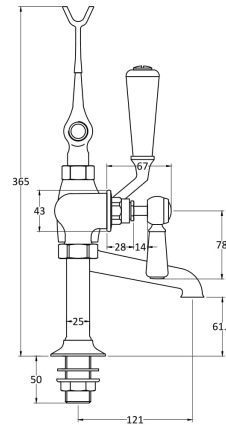

Sales Code: BC304HL

Description: Topaz Lever Bath Shower Mixer

Product Dimensions

Height (mm):	320
Width (mm):	350
Depth (mm):	155
Length (mm):	
Nett Weight (kg):	4.7

Packaging Dimensions

Height (mm):	150
Width (mm):	232
Depth (mm):	330
Gross Weight (kg):	4.9

Packaging Data

Box Colour:	White Cardboard Box
Box Qty:	1
Label Size:	100 x 50
Label Colour:	White Label
Label Qty:	1

Outer Box Dimensions (If Applicable)

Height (mm):	330
Width (mm):	520
Depth (mm):	360
Length (mm):	

Gross Weight (kg):	
Barcode:	5055275871492

Product Details

Country of Origin:	United Kingdom
Fitting Instruction:	No
Product Material:	Brass
Control Type:	Manual
Waste Included:	Waste Not Included
Waste Type:	Not Applicable
WRAS Approval:	Approval No: N/A
Valve/Cartridge Type:	1/4 Turn Ceramic Disc
Colour/Finish:	Chrome
Mount Type:	Deck
Operating Pressure (bar):	0.2

Flow Rates: (Litres Per Min)	0.1 bar: 10.6 0.5 bar: 28.6 1 bar: 41.4 2 bar: 59 3 bar: 72.8
Pipe Size:	22 mm (3/4" Bsp)
Pipe Centres:	90-300mm