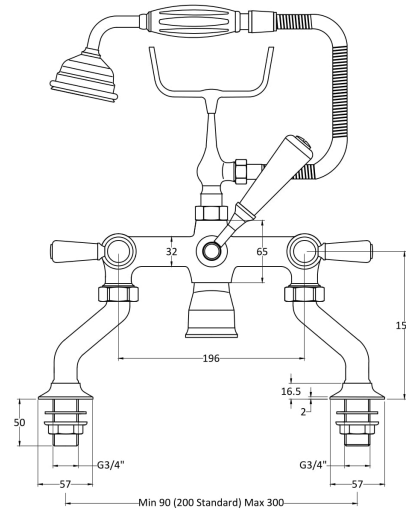

Sales Code: BC304HL

Description: Topaz Lever Bath Shower Mixer

Product Dimensions

Height (mm):	320
Width (mm):	350
Depth (mm):	155
Length (mm):	
Nett Weight (kg):	4.7

Packaging Dimensions

Height (mm):	150
Width (mm):	232
Depth (mm):	330
Gross Weight (kg):	4.9

Packaging Data

Box Colour:	White Cardboard Box
Box Qty:	1
Label Size:	100 x 50
Label Colour:	White Label
Label Qty:	1

Outer Box Dimensions (If Applicable)

Height (mm):	330
Width (mm):	520
Depth (mm):	360
Length (mm):	

Gross Weight (kg):	
Barcode:	5055275871492

Product Details

Country of Origin:	United Kingdom
Fitting Instruction:	No
Product Material:	Brass
Control Type:	Manual
Waste Included:	Waste Not Included
Waste Type:	Not Applicable
WRAS Approval:	Approval No: N/A
Valve/Cartridge Type:	1/4 Turn Ceramic Disc
Colour/Finish:	Chrome
Mount Type:	Deck
Operating Pressure (bar):	0.2

Flow Rates: (Litres Per Min)	0.1 bar: 10.6 0.5 bar: 28.6 1 bar: 41.4 2 bar: 59 3 bar: 72.8
Pipe Size:	22 mm (3/4" Bsp)
Pipe Centres:	90-300mm