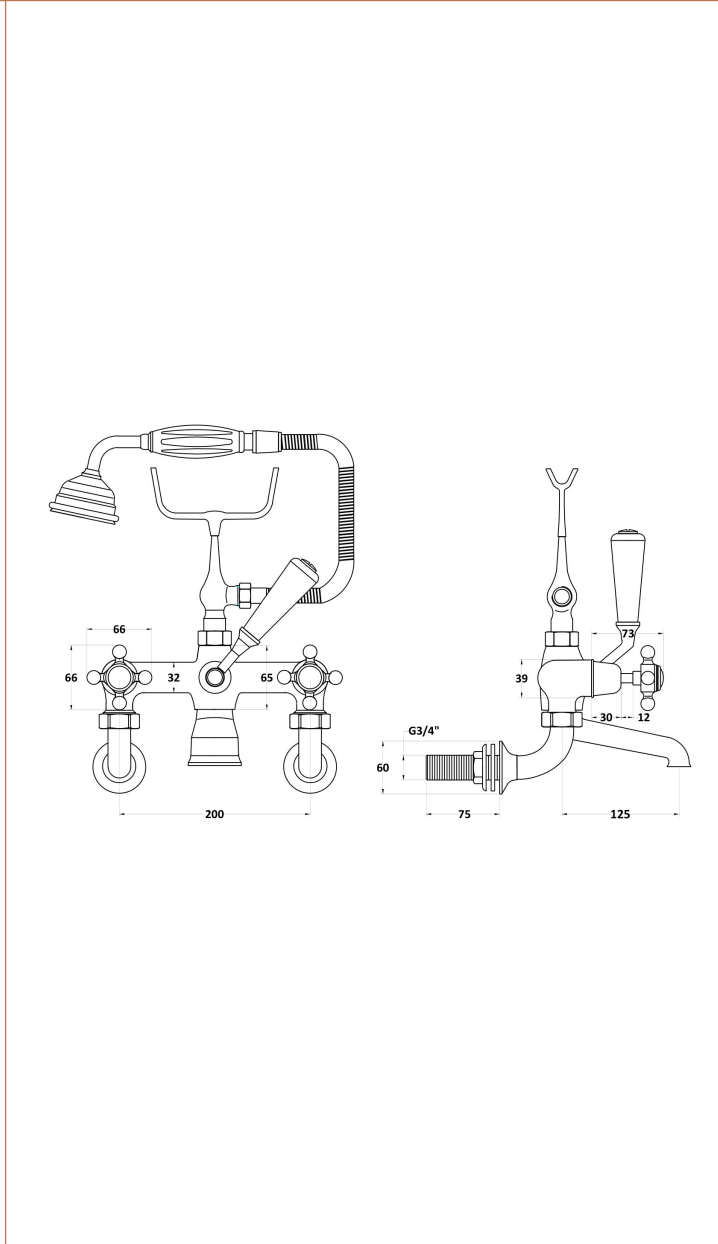

Sales Code: BC304DXWM

Description: Wall Mounted Bath Shower Mixer

Product Dimensions

Height (mm):	320
Width (mm):	350
Depth (mm):	155
Length (mm):	
Nett Weight (kg):	4.7

Packaging Dimensions

Height (mm):	150
Width (mm):	232
Depth (mm):	330
Gross Weight (kg):	4.9

Packaging Data

Box Colour:	White Cardboard Box
Box Qty:	1
Label Size:	100 x 50
Label Colour:	White Label
Label Qty:	1

Outer Box Dimensions (If Applicable)

Height (mm):	320
Width (mm):	345
Depth (mm):	520
Length (mm):	
Gross Weight (kg):	
Barcode:	5055275895610

Product Details

Country of Origin:	United Kingdom
Fitting Instruction:	No
Product Material:	Brass
Control Type:	Manual
Waste Included:	Waste Not Included
Waste Type:	Not Applicable
WRAS Approval: No	Approval No: N/A
Valve/Cartridge Type:	1/4 Turn Ceramic Disc
Colour/Finish:	Chrome
Mount Type:	Wall
Operating Pressure (bar):	0.2
Flow Rates: (Litres Per Min)	0.1 bar: 10.6 0.5 bar: 28.6 1 bar: 41.4 2 bar: 59 3 bar: 72.8
Pipe Size:	22 mm (3/4" Bsp)
Pipe Centres:	196mm