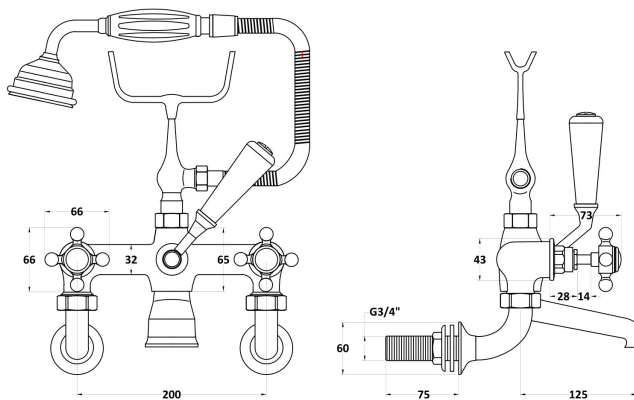

Sales Code: BC404HXWM

Description: Wall Mounted Bath Shower Mixer

Product Dimensions

Height (mm):	320
Width (mm):	350
Depth (mm):	155
Length (mm):	
Nett Weight (kg):	4.7

Packaging Dimensions

Height (mm):	150
Width (mm):	232
Depth (mm):	330
Gross Weight (kg):	4.9

Packaging Data

Box Colour:	White Cardboard Box
Box Qty:	1
Label Size:	100 x 50
Label Colour:	White Label
Label Qty:	1

Outer Box Dimensions (If Applicable)

Height (mm):	320
Width (mm):	345
Depth (mm):	520
Length (mm):	
Gross Weight (kg):	23
Barcode:	5055275895672

Product Details

Country of Origin:	United Kingdom
Fitting Instruction:	No
Product Material:	Brass
Control Type:	Manual
Waste Included:	Waste Not Included
Waste Type:	Not Applicable
WRAS Approval:	No
Approval No:	N/A
Valve/Cartridge Type:	1/4 Turn Ceramic Disc
Colour/Finish:	Chrome
Mount Type:	Wall
Operating Pressure (bar):	0.2

Flow Rates: (Litres Per Min)	0.1 bar: 10.6 0.5 bar: 28.6 1 bar: 41.4 2 bar: 59 3 bar: 72.8
Pipe Size:	22 mm (3/4" Bsp)
Pipe Centres:	196mm