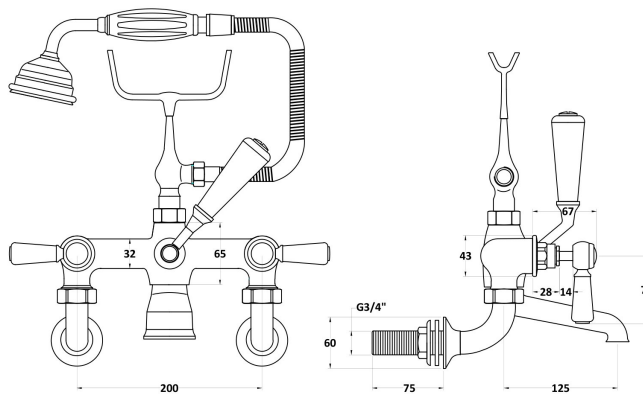

Sales Code: BC304HLWM

Description: Wall Mounted Bath Shower Mixer

Product Dimensions

Height (mm):	320
Width (mm):	350
Depth (mm):	155
Length (mm):	
Nett Weight (kg):	4.7

Packaging Dimensions

Height (mm):	150
Width (mm):	232
Depth (mm):	330
Gross Weight (kg):	4.9

Packaging Data

Box Colour:	White Cardboard Box
Box Qty:	1
Label Size:	100 x 50
Label Colour:	White Label
Label Qty:	1

Outer Box Dimensions (If Applicable)

Height (mm):	330
Width (mm):	520
Depth (mm):	360
Length (mm):	
Gross Weight (kg):	
Barcode:	5055275895627

Product Details

Country of Origin:	United Kingdom
Fitting Instruction:	No
Product Material:	Brass
Control Type:	Manual
Waste Included:	Waste Not Included
Waste Type:	Not Applicable
WRAS Approval: No	Approval No: N/A
Valve/Cartridge Type:	1/4 Turn Ceramic Disc
Colour/Finish:	Chrome
Mount Type:	Wall
Operating Pressure (bar):	0.2

Flow Rates: (Litres Per Min)	0.1 bar: 10.6 0.5 bar: 28.6 1 bar: 41.4 2 bar: 59 3 bar: 72.8
Pipe Size:	22 mm (3/4" Bsp)
Pipe Centres:	196mm