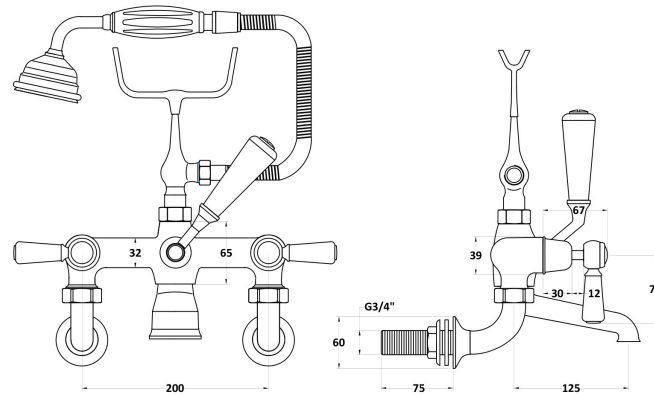

Sales Code: BC304DLWM

Description: Wall Mounted Bath Shower Mixer

Product Dimensions

Height (mm):	320
Width (mm):	350
Depth (mm):	155
Length (mm):	
Nett Weight (kg):	4.7

Packaging Dimensions

Height (mm):	150
Width (mm):	232
Depth (mm):	330
Gross Weight (kg):	4.9

Packaging Data

Box Colour:	White Cardboard Box
Box Qty:	1
Label Size:	100 x 50
Label Colour:	White Label
Label Qty:	1

Outer Box Dimensions (If Applicable)

Height (mm):	330
Width (mm):	520
Depth (mm):	360
Length (mm):	
Gross Weight (kg):	
Barcode:	5055275895603

Product Details

Country of Origin:	United Kingdom
Fitting Instruction:	No
Product Material:	Brass
Control Type:	Manual
Waste Included:	Waste Not Included
Waste Type:	Not Applicable
WRAS Approval: No	Approval No: N/A
Valve/Cartridge Type:	1/4 Turn Ceramic Disc
Colour/Finish:	Chrome
Mount Type:	Wall
Operating Pressure (bar):	0.2
Flow Rates: (Litres Per Min)	0.1 bar: 10.6 0.5 bar: 28.6 1 bar: 41.4 2 bar: 59 3 bar: 72.8
Pipe Size:	22 mm (3/4" Bsp)
Pipe Centres:	196mm