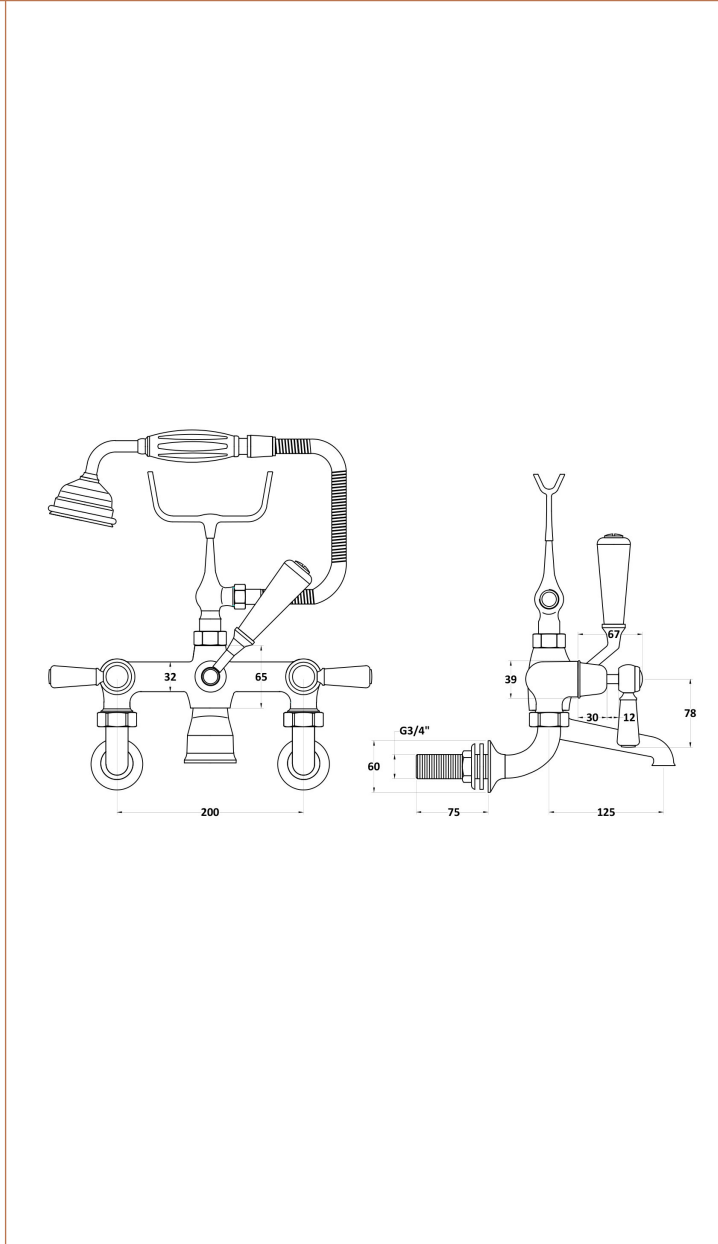

Sales Code: BC404DLWM

Description: Wall Mounted Bath Shower Mixer

Product Dimensions

Height (mm):	320
Width (mm):	350
Depth (mm):	155
Length (mm):	
Nett Weight (kg):	4.7

Packaging Dimensions

Height (mm):	150
Width (mm):	232
Depth (mm):	330
Gross Weight (kg):	4.9

Packaging Data

Box Colour:	White Cardboard Box
Box Qty:	1
Label Size:	100 x 50
Label Colour:	White Label
Label Qty:	1

Outer Box Dimensions (If Applicable)

Height (mm):	330
Width (mm):	520
Depth (mm):	360
Length (mm):	

Gross Weight (kg):	
Barcode:	5055275895641

Product Details

Country of Origin:	United Kingdom
Fitting Instruction:	No
Product Material:	Brass
Control Type:	Manual
Waste Included:	Waste Not Included
Waste Type:	Not Applicable
WRAS Approval: No	Approval No: N/A
Valve/Cartridge Type:	1/4 Turn Ceramic Disc
Colour/Finish:	Chrome
Mount Type:	Wall
Operating Pressure (bar):	0.2
Flow Rates: (Litres Per Min)	0.1 bar: 10.6 0.5 bar: 28.6 1 bar: 41.4 2 bar: 59 3 bar: 72.8
Pipe Size:	22 mm (3/4" Bsp)
Pipe Centres:	196mm