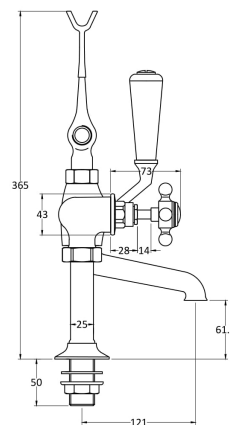

Sales Code: BC304HX

Description: Topaz Deck Bsm W/ Shower Kit

Product Dimensions

Height (mm):	320
Width (mm):	350
Depth (mm):	155
Length (mm):	
Nett Weight (kg):	4.7

Packaging Dimensions

Height (mm):	150
Width (mm):	232
Depth (mm):	330
Gross Weight (kg):	4.9

Packaging Data

Box Colour:	White Cardboard Box
Box Qty:	1
Label Size:	100 x 50
Label Colour:	White Label
Label Qty:	1

Outer Box Dimensions (If Applicable)

Height (mm):	320
Width (mm):	345
Depth (mm):	520
Length (mm):	
Gross Weight (kg):	23
Barcode:	5055275830680

Product Details

Country of Origin:	United Kingdom
Fitting Instruction:	No
Product Material:	Brass
Control Type:	Manual
Waste Included:	Waste Not Included
Waste Type:	Not Applicable
WRAS Approval:	No
Approval No:	N/A
Valve/Cartridge Type:	1/4 Turn Ceramic Disc
Colour/Finish:	Chrome
Mount Type:	Deck
Operating Pressure (bar):	0.2

Flow Rates: (Litres Per Min)	0.1 bar: 10.6 0.5 bar: 28.6 1 bar: 41.4 2 bar: 59 3 bar: 72.8
Pipe Size:	22 mm (3/4" Bsp)
Pipe Centres:	90-300mm