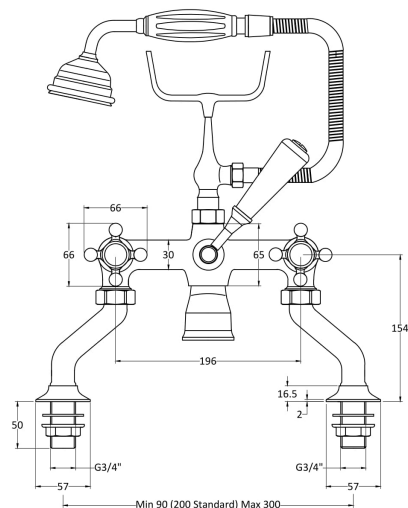

Sales Code: BC304HX

Description: Topaz Deck Bsm W/ Shower Kit

Product Dimensions

Height (mm):	320
Width (mm):	350
Depth (mm):	155
Length (mm):	
Nett Weight (kg):	4.7

Packaging Dimensions

Height (mm):	150
Width (mm):	232
Depth (mm):	330
Gross Weight (kg):	4.9

Packaging Data

Box Colour:	White Cardboard Box
Box Qty:	1
Label Size:	100 x 50
Label Colour:	White Label
Label Qty:	1

Outer Box Dimensions (If Applicable)

Height (mm):	320
Width (mm):	345
Depth (mm):	520
Length (mm):	
Gross Weight (kg):	23
Barcode:	5055275830680

Product Details

Country of Origin:	United Kingdom
Fitting Instruction:	No
Product Material:	Brass
Control Type:	Manual
Waste Included:	Waste Not Included
Waste Type:	Not Applicable
WRAS Approval:	No
Approval No:	N/A
Valve/Cartridge Type:	1/4 Turn Ceramic Disc
Colour/Finish:	Chrome
Mount Type:	Deck
Operating Pressure (bar):	0.2

Flow Rates: (Litres Per Min)	0.1 bar: 10.6 0.5 bar: 28.6 1 bar: 41.4 2 bar: 59 3 bar: 72.8
Pipe Size:	22 mm (3/4" Bsp)
Pipe Centres:	90-300mm