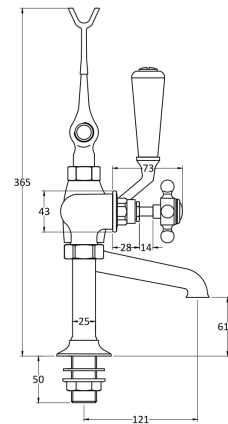

Sales Code: BC304HX

Description: Topaz Deck Bsm W/ Shower Kit

Product Dimensions

Height (mm):	320
Width (mm):	350
Depth (mm):	155
Length (mm):	
Nett Weight (kg):	4.7

Packaging Dimensions

Height (mm):	150
Width (mm):	232
Depth (mm):	330
Gross Weight (kg):	4.9

Packaging Data

Box Colour:	White Cardboard Box
Box Qty:	1
Label Size:	100 x 50
Label Colour:	White Label
Label Qty:	1

Outer Box Dimensions (If Applicable)

Height (mm):	320
Width (mm):	345
Depth (mm):	520
Length (mm):	
Gross Weight (kg):	23
Barcode:	5055275830680

Product Details

Country of Origin:	United Kingdom
Fitting Instruction:	No
Product Material:	Brass
Control Type:	Manual
Waste Included:	Waste Not Included
Waste Type:	Not Applicable
WRAS Approval: No	Approval No: N/A
Valve/Cartridge Type:	1/4 Turn Ceramic Disc
Colour/Finish:	Chrome
Mount Type:	Deck
Operating Pressure (bar):	0.2

Flow Rates: (Litres Per Min)	0.1 bar: 10.6	0.5 bar: 28.6	1 bar: 41.4	2 bar: 59	3 bar: 72.8
Pipe Size:	22 mm (3/4" Bsp)				
Pipe Centres:	90-300mm				