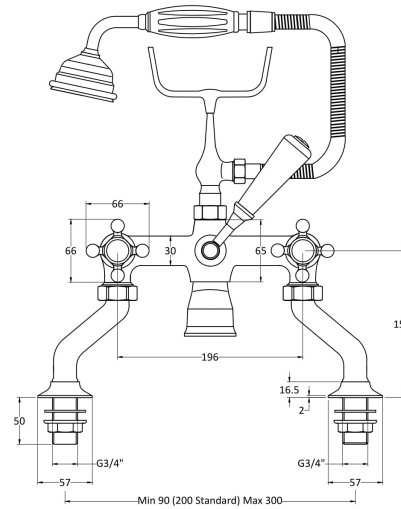

Sales Code: BC304HX

Description: Topaz Deck Bsm W/ Shower Kit

Product Dimensions

Height (mm):	320
Width (mm):	350
Depth (mm):	155
Length (mm):	
Nett Weight (kg):	4.7

Packaging Dimensions

Height (mm):	150
Width (mm):	232
Depth (mm):	330
Gross Weight (kg):	4.9

Packaging Data

Box Colour:	White Cardboard Box
Box Qty:	1
Label Size:	100 x 50
Label Colour:	White Label
Label Qty:	1

Outer Box Dimensions (If Applicable)

Height (mm):	320
Width (mm):	345
Depth (mm):	520
Length (mm):	
Gross Weight (kg):	23
Barcode:	5055275830680

Product Details

Country of Origin:	United Kingdom
Fitting Instruction:	No
Product Material:	Brass
Control Type:	Manual
Waste Included:	Waste Not Included
Waste Type:	Not Applicable
WRAS Approval: No	Approval No: N/A
Valve/Cartridge Type:	1/4 Turn Ceramic Disc
Colour/Finish:	Chrome
Mount Type:	Deck
Operating Pressure (bar):	0.2

Flow Rates: (Litres Per Min)	0.1 bar: 10.6	0.5 bar: 28.6	1 bar: 41.4	2 bar: 59	3 bar: 72.8
Pipe Size:	22 mm (3/4" Bsp)				
Pipe Centres:	90-300mm				