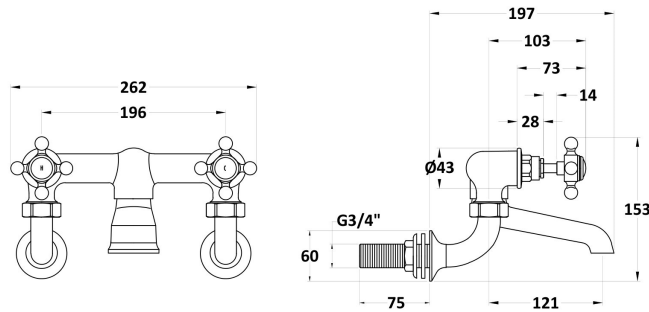

Sales Code: BC403HXWM

Description: Wall Mount Bath Filler Hex Crosshead

Product Dimensions

Height (mm):	142
Width (mm):	262
Depth (mm):	217
Length (mm):	
Nett Weight (kg):	2.3

Packaging Dimensions

Height (mm):	125
Width (mm):	250
Depth (mm):	200
Gross Weight (kg):	2.3

Packaging Data

Box Colour:	White Cardboard Box
Box Qty:	1
Label Size:	100 x 50
Label Colour:	White Label
Label Qty:	1

Outer Box Dimensions (If Applicable)

Height (mm):	200
Width (mm):	250
Depth (mm):	125

Length (mm):

Gross Weight (kg):

Barcode: 5056211853275

Product Details

Country of Origin:	China
Fitting Instruction:	No
Product Material:	Brass
Control Type:	Manual
Waste Included:	Waste Not Included
Waste Type:	Not Applicable
WRAS Approval:	No
Approval No:	N/A
Valve/Cartridge Type:	1/4 Turn Ceramic Disc
Colour/Finish:	Chrome
Mount Type:	Wall
Operating Pressure (bar):	0.2
Flow Rates: (Litres Per Min)	0.1 bar: 10 0.5 bar: 36.2 1 bar: 53 2 bar: 75.7 3 bar: 92
Pipe Size:	22 mm (3/4" Bsp)
Pipe Centres:	196mm