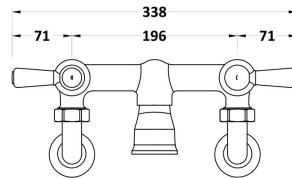

Sales Code: BC403HLWM

Description: Wall Mount Bath Filler Hex Lever

Product Dimensions

Height (mm):	142
Width (mm):	338
Depth (mm):	217
Length (mm):	
Nett Weight (kg):	2.3

Packaging Dimensions

Height (mm):	125
Width (mm):	250
Depth (mm):	200
Gross Weight (kg):	2.3

Packaging Data

Box Colour:	White Cardboard Box
Box Qty:	1
Label Size:	100 x 50
Label Colour:	White Label
Label Qty:	1

Outer Box Dimensions (If Applicable)

Height (mm):	200
Width (mm):	250
Depth (mm):	125

Length (mm):	
Gross Weight (kg):	
Barcode:	5056211853268

Product Details

Country of Origin:	China
Fitting Instruction:	No
Product Material:	Brass
Control Type:	Manual
Waste Included:	Waste Not Included
Waste Type:	Not Applicable
WRAS Approval:	No
Approval No:	N/A
Valve/Cartridge Type:	1/4 Turn Ceramic Disc
Colour/Finish:	Chrome
Mount Type:	Wall
Operating Pressure (bar):	0.2
Flow Rates: (Litres Per Min)	0.1 bar: 10 0.5 bar: 36.2 1 bar: 53 2 bar: 75.7 3 bar: 92
Pipe Size:	22 mm (3/4" Bsp)
Pipe Centres:	196mm