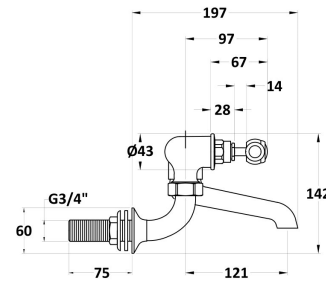

Sales Code: BC403HLWM

Description: Wall Mount Bath Filler Hex Lever

Product Dimensions

Height (mm):	142
Width (mm):	338
Depth (mm):	217
Length (mm):	
Nett Weight (kg):	2.3

Packaging Dimensions

Height (mm):	125
Width (mm):	250
Depth (mm):	200
Gross Weight (kg):	2.3

Packaging Data

Box Colour:	White Cardboard Box
Box Qty:	1
Label Size:	100 x 50
Label Colour:	White Label
Label Qty:	1

Outer Box Dimensions (If Applicable)

Height (mm):	200
Width (mm):	250
Depth (mm):	125

Length (mm):	
Gross Weight (kg):	
Barcode:	5056211853268

Product Details

Country of Origin:	China
Fitting Instruction:	No
Product Material:	Brass
Control Type:	Manual
Waste Included:	Waste Not Included
Waste Type:	Not Applicable
WRAS Approval:	No
Approval No:	N/A
Valve/Cartridge Type:	1/4 Turn Ceramic Disc
Colour/Finish:	Chrome
Mount Type:	Wall
Operating Pressure (bar):	0.2
Flow Rates: (Litres Per Min)	0.1 bar: 10 0.5 bar: 36.2 1 bar: 53 2 bar: 75.7 3 bar: 92
Pipe Size:	22 mm (3/4" Bsp)
Pipe Centres:	196mm