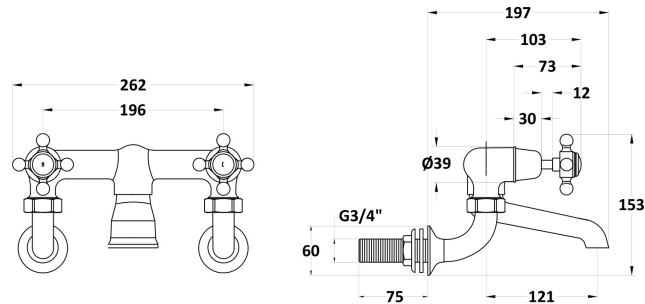

Sales Code: BC403DXWM

Description: Wall Mount Bath Filler Dome Crosshead

Product Dimensions

Height (mm):	142
Width (mm):	262
Depth (mm):	217
Length (mm):	
Nett Weight (kg):	2.3

Packaging Dimensions

Height (mm):	125
Width (mm):	250
Depth (mm):	200
Gross Weight (kg):	2.3

Packaging Data

Box Colour:	White Cardboard Box
Box Qty:	1
Label Size:	100 x 50
Label Colour:	White Label
Label Qty:	1

Outer Box Dimensions (If Applicable)

Height (mm):	200
Width (mm):	250
Depth (mm):	125
Length (mm):	

Gross Weight (kg):	
Barcode:	5056211853251

Product Details

Country of Origin:	China
Fitting Instruction:	No
Product Material:	Brass
Control Type:	Manual
Waste Included:	Waste Not Included
Waste Type:	Not Applicable
WRAS Approval:	No
Approval No:	N/A
Valve/Cartridge Type:	1/4 Turn Ceramic Disc
Colour/Finish:	Chrome
Mount Type:	Wall
Operating Pressure (bar):	0.2
Flow Rates: (Litres Per Min)	0.1 bar: 10 0.5 bar: 36.2 1 bar: 53 2 bar: 75.7 3 bar: 92
Pipe Size:	22 mm (3/4" Bsp)
Pipe Centres:	196mm