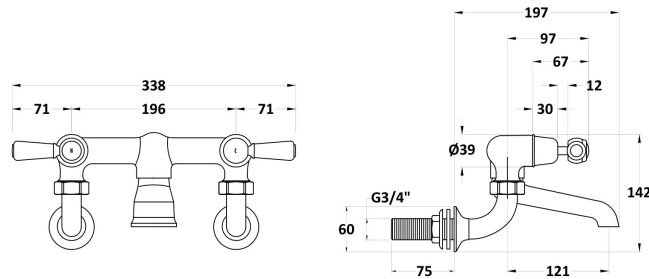

Sales Code: BC403DLWM

Description: Wall Mount Bath Filler Dome Lever

Product Dimensions

Height (mm):	142
Width (mm):	338
Depth (mm):	217
Length (mm):	
Nett Weight (kg):	2.3

Packaging Dimensions

Height (mm):	125
Width (mm):	250
Depth (mm):	200
Gross Weight (kg):	2.3

Packaging Data

Box Colour:	White Cardboard Box
Box Qty:	1
Label Size:	100 x 50
Label Colour:	White Label
Label Qty:	1

Outer Box Dimensions (If Applicable)

Height (mm):	200
Width (mm):	250
Depth (mm):	125
Length (mm):	
Gross Weight (kg):	
Barcode:	5056211853244

Product Details

Country of Origin:	China
Fitting Instruction:	No
Product Material:	Brass
Control Type:	Manual
Waste Included:	Waste Not Included
Waste Type:	Not Applicable
WRAS Approval:	No
Approval No:	N/A
Valve/Cartridge Type:	1/4 Turn Ceramic Disc
Colour/Finish:	Chrome
Mount Type:	Wall
Operating Pressure (bar):	0.2
Flow Rates: (Litres Per Min)	0.1 bar: 10 0.5 bar: 36.2 1 bar: 53 2 bar: 75.7 3 bar: 92
Pipe Size:	22 mm (3/4" Bsp)
Pipe Centres:	196mm