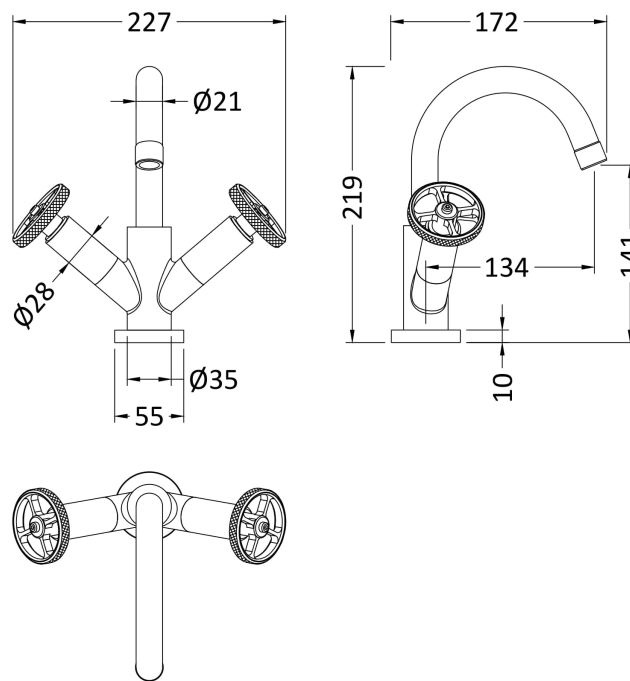

Sales Code: TIW315

Description: Industrial Mono Basin Mixer Inc Waste

Product Dimensions

Height (mm):	217
Width (mm):	230
Depth (mm):	175
Length (mm):	
Nett Weight (kg):	2.5

Packaging Dimensions

Height (mm):	90
Width (mm):	175
Depth (mm):	270
Gross Weight (kg):	2.6

Packaging Data

Box Colour:	White Cardboard Box
Box Qty:	1
Label Size:	100 x 50
Label Colour:	White Label
Label Qty:	2

Outer Box Dimensions (If Applicable)

Height (mm):	410
Width (mm):	557
Depth (mm):	295
Length (mm):	
Gross Weight (kg):	20
Barcode:	5056211854999

Product Details

Country of Origin:	United Kingdom
Fitting Instruction:	No
Product Material:	Brass
Control Type:	Manual
Waste Included:	Waste Included
Waste Type:	Push Button
WRAS Approval: Yes	Approval No: 2204064
Valve/Cartridge Type:	1/4 Turn Ceramic Disc
Colour/Finish:	Chrome
Mount Type:	Deck
Operating Pressure (bar):	0.1

Flow Rates: (Litres Per Min)	0.1 bar: 3	0.5 bar: 16	1 bar: 22	2 bar: 31	3 bar: 38
Pipe Size:	15 mm				
Pipe Centres:	N/A				