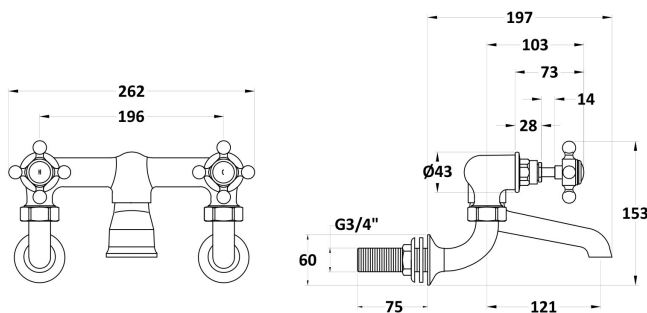

Sales Code: BC303HXWM

Description: Wall Mount Bath Filler Hex Crosshead

Product Dimensions

Height (mm):	142
Width (mm):	262
Depth (mm):	217
Length (mm):	
Nett Weight (kg):	2.3

Packaging Dimensions

Height (mm):	125
Width (mm):	250
Depth (mm):	200
Gross Weight (kg):	2.3

Packaging Data

Box Colour:	White Cardboard Box
Box Qty:	1
Label Size:	100 x 50
Label Colour:	White Label
Label Qty:	1

Outer Box Dimensions (If Applicable)

Height (mm):	200
Width (mm):	250
Depth (mm):	125
Length (mm):	
Gross Weight (kg):	
Barcode:	5056211853152

Product Details

Country of Origin:	China
Fitting Instruction:	No
Product Material:	Brass
Control Type:	Manual
Waste Included:	Waste Not Included
Waste Type:	Not Applicable
WRAS Approval:	No
Approval No:	N/A
Valve/Cartridge Type:	1/4 Turn Ceramic Disc
Colour/Finish:	Chrome
Mount Type:	Wall
Operating Pressure (bar):	0.2
Flow Rates: (Litres Per Min)	0.1 bar: 10 0.5 bar: 36.2 1 bar: 53 2 bar: 75.7 3 bar: 92
Pipe Size:	22 mm (3/4" Bsp)
Pipe Centres:	196mm