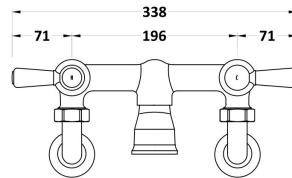

Sales Code: BC303HLWM

Description: Wall Mount Bath Filler Hex Lever

Product Dimensions

Height (mm):	142
Width (mm):	338
Depth (mm):	217
Length (mm):	
Nett Weight (kg):	2.3

Packaging Dimensions

Height (mm):	125
Width (mm):	250
Depth (mm):	200
Gross Weight (kg):	2.3

Packaging Data

Box Colour:	White Cardboard Box
Box Qty:	1
Label Size:	100 x 50
Label Colour:	White Label
Label Qty:	1

Outer Box Dimensions (If Applicable)

Height (mm):	200
Width (mm):	250
Depth (mm):	125

Length (mm):	
Gross Weight (kg):	
Barcode:	5056211853145

Product Details

Country of Origin:	China
Fitting Instruction:	No
Product Material:	Brass
Control Type:	Manual
Waste Included:	Waste Not Included
Waste Type:	Not Applicable
WRAS Approval:	No
Approval No:	N/A
Valve/Cartridge Type:	1/4 Turn Ceramic Disc
Colour/Finish:	Chrome
Mount Type:	Wall
Operating Pressure (bar):	0.2
Flow Rates: (Litres Per Min)	0.1 bar: 10 0.5 bar: 36.2 1 bar: 53 2 bar: 75.7 3 bar: 92
Pipe Size:	22 mm (3/4" Bsp)
Pipe Centres:	196mm