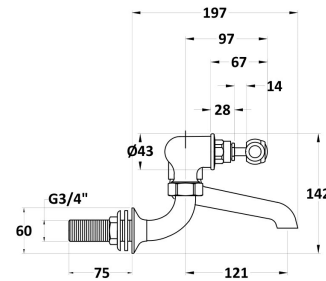

Sales Code: BC303HLWM

Description: Wall Mount Bath Filler Hex Lever

Product Dimensions

Height (mm):	142
Width (mm):	338
Depth (mm):	217
Length (mm):	
Nett Weight (kg):	2.3

Packaging Dimensions

Height (mm):	125
Width (mm):	250
Depth (mm):	200
Gross Weight (kg):	2.3

Packaging Data

Box Colour:	White Cardboard Box
Box Qty:	1
Label Size:	100 x 50
Label Colour:	White Label
Label Qty:	1

Outer Box Dimensions (If Applicable)

Height (mm):	200
Width (mm):	250
Depth (mm):	125

Length (mm):	
Gross Weight (kg):	
Barcode:	5056211853145

Product Details

Country of Origin:	China
Fitting Instruction:	No
Product Material:	Brass
Control Type:	Manual
Waste Included:	Waste Not Included
Waste Type:	Not Applicable
WRAS Approval:	No
Approval No:	N/A
Valve/Cartridge Type:	1/4 Turn Ceramic Disc
Colour/Finish:	Chrome
Mount Type:	Wall
Operating Pressure (bar):	0.2
Flow Rates: (Litres Per Min)	0.1 bar: 10 0.5 bar: 36.2 1 bar: 53 2 bar: 75.7 3 bar: 92
Pipe Size:	22 mm (3/4" Bsp)
Pipe Centres:	196mm