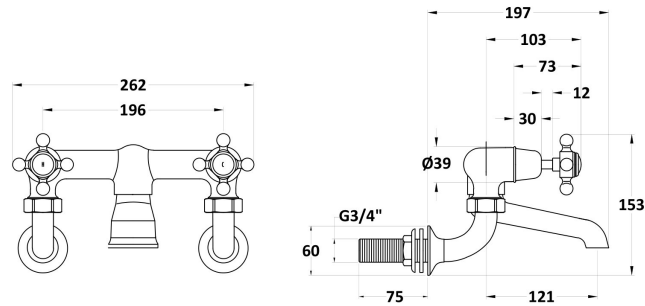

**Sales Code:** BC303DXWM

**Description:** Wall Mount Bath Filler Dome Crosshead

**Product Dimensions**

Height (mm):	142
Width (mm):	262
Depth (mm):	217
Length (mm):	
Nett Weight (kg):	2.3

**Packaging Dimensions**

Height (mm):	125
Width (mm):	250
Depth (mm):	200
Gross Weight (kg):	2.3

**Packaging Data**

Box Colour:	White Cardboard Box
Box Qty:	1
Label Size:	100 x 50
Label Colour:	White Label
Label Qty:	1

**Outer Box Dimensions (If Applicable)**

Height (mm):	200
Width (mm):	250
Depth (mm):	125
Length (mm):	
Gross Weight (kg):	
Barcode:	5056211853138

**Product Details**

Country of Origin:	China
Fitting Instruction:	No
Product Material:	Brass
Control Type:	Manual
Waste Included:	Waste Not Included
Waste Type:	Not Applicable
WRAS Approval:	No
Approval No:	N/A
Valve/Cartridge Type:	1/4 Turn Ceramic Disc
Colour/Finish:	Chrome
Mount Type:	Wall
Operating Pressure (bar):	0.2
Flow Rates: (Litres Per Min)	0.1 bar: 10    0.5 bar: 36.2    1 bar: 53    2 bar: 75.7    3 bar: 92
Pipe Size:	22 mm (3/4" Bsp)
Pipe Centres:	196mm