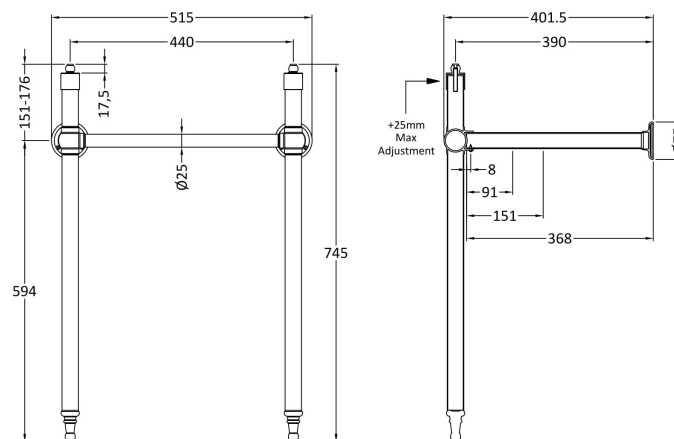

Sales Code: NLA001

Description: Universal Basin Frame

Product Dimensions

Length (mm):	
Width (mm):	515
Height (mm):	745
Depth (mm):	390
Nett Weight (kg):	3.6

Packaging Dimensions

Height (mm):	840
Width (mm):	540
Depth (mm):	90
Gross Weight (kg):	3.6

Packaging Data

Box Colour:	Brown Cardboard Box
Box Qty:	1
Label Size:	100 x 50
Label Colour:	White Label
Label Qty:	2

Outer Box Dimensions (If Applicable)

Height (mm):	
Width (mm):	
Length (mm):	
Depth (mm):	
Gross Weight (kg):	
Barcode:	5055369080823

Product Details

Country of Origin:	China
Fitting Instruction:	No
CE & UKCA:	N/A
Product Material:	Stainless Steel
Heating Element Wattage:	Not Applicable
Colour/Finish:	Chrome
Product Diameter:	N/A
Connection Size:	Not Applicable