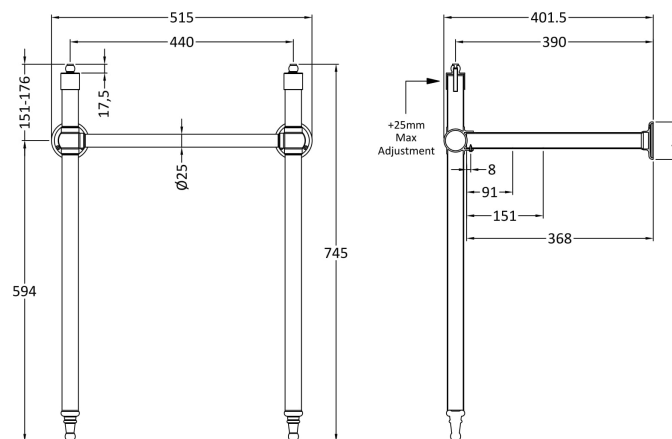

Sales Code: NLA001

Description: Universal Basin Frame

Product Dimensions

Length (mm):	
Width (mm):	515
Height (mm):	745
Depth (mm):	390
Nett Weight (kg):	3.6

Packaging Dimensions

Height (mm):	840
Width (mm):	540
Depth (mm):	90
Gross Weight (kg):	3.6

Packaging Data

Box Colour:	Brown Cardboard Box
Box Qty:	1
Label Size:	100 x 50
Label Colour:	White Label
Label Qty:	2

Outer Box Dimensions (If Applicable)

Height (mm):	
Width (mm):	
Length (mm):	
Depth (mm):	
Gross Weight (kg):	
Barcode:	5055369080823

Product Details

Country of Origin:	China
Fitting Instruction:	No
CE & UKCA:	N/A
Product Material:	Stainless Steel
Heating Element Wattage:	Not Applicable
Colour/Finish:	Chrome
Product Diameter:	N/A
Connection Size:	Not Applicable