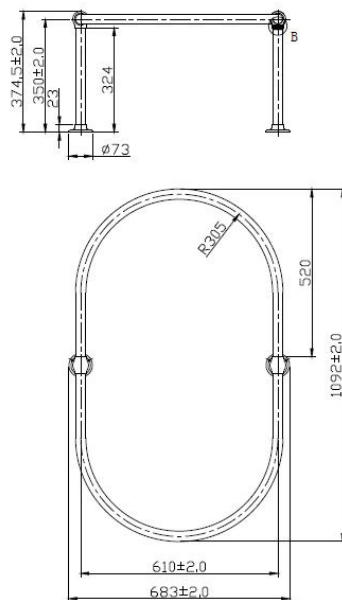

Sales Code: LDA010

Description: Full Shower Curtain Ring

Product Dimensions

Length (mm):	
Width (mm):	1092
Height (mm):	375
Depth (mm):	686
Nett Weight (kg):	6.34

Packaging Dimensions

Height (mm):	1135
Width (mm):	705
Depth (mm):	90
Gross Weight (kg):	6.34

Packaging Data

Box Colour:	White Cardboard Box
Box Qty:	1
Label Size:	100 x 50
Label Colour:	White Label
Label Qty:	1

Outer Box Dimensions (If Applicable)

Height (mm):	
Width (mm):	
Length (mm):	
Depth (mm):	
Gross Weight (kg):	6
Barcode:	5055369036332

Product Details

Country of Origin:	China
Fitting Instruction:	No
CE & UKCA:	N/A
Product Material:	Stainless Steel
Heating Element Wattage:	Not Applicable
Colour/Finish:	Chrome
Product Diameter:	
Connection Size:	Not Applicable