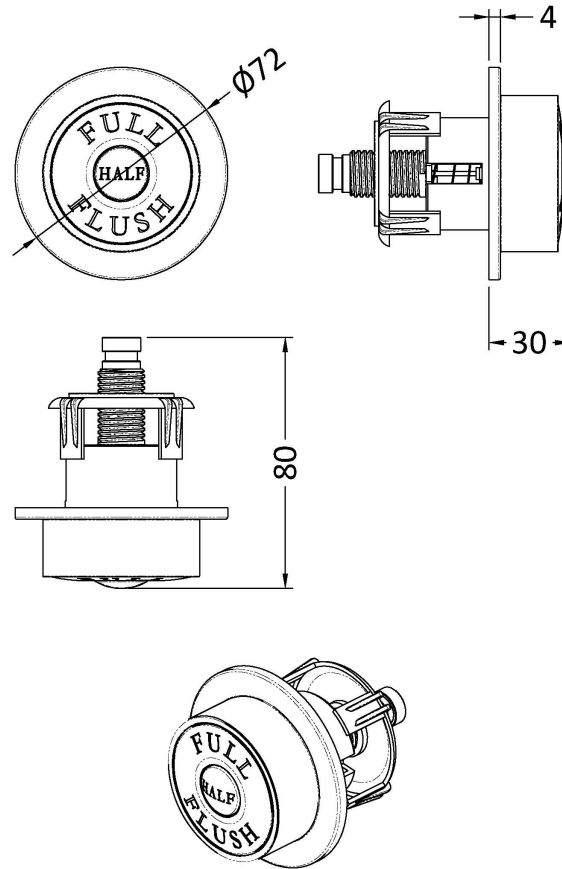

Sales Code: TDPB01

Description: Traditional Dual Flush Push Button

Product Dimensions

Length (mm):	
Width (mm):	72
Height (mm):	72
Depth (mm):	85
Nett Weight (kg):	0.2

Packaging Dimensions

Height (mm):	50
Width (mm):	155
Depth (mm):	80
Gross Weight (kg):	0.2

Packaging Data

Box Colour:	White Cardboard Box
Box Qty:	1
Label Size:	100 x 50
Label Colour:	White Label
Label Qty:	1

Outer Box Dimensions (If Applicable)

Height (mm):	
Width (mm):	
Length (mm):	
Depth (mm):	
Gross Weight (kg):	
Barcode:	5056211815563

Product Details

Country of Origin:	United Kingdom
Fitting Instruction:	No
CE & UKCA:	
Product Material:	ABS
Heating Element Wattage:	Not Applicable
Colour/Finish:	Chrome
Product Diameter:	72 mm
Connection Size:	N/A