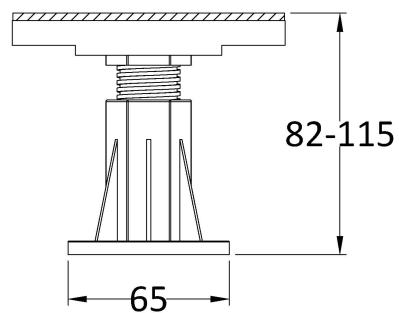

Sales Code: TR71616

Description: 1200 X 1000 Quad Tray Panel

Product Dimensions

Length (mm):	1200
Width (mm):	1000
Height (mm):	12
Nett Weight (kg):	0.4

Packaging Dimensions

Length (mm):	550
Width (mm):	550
Height (mm):	550
Gross Weight (kg):	0.4

Packaging Data

Box Colour:	Polybagged
Box Qty:	1
Label Size:	100 x 50
Label Colour:	White Label
Label Qty:	2

Outer Box Dimensions (If Applicable)

Length (mm):	
Width (mm):	
Height (mm):	
Gross Weight (kg):	
Barcode:	5056211855477

Product Details

Country of Origin:	United Kingdom
Fitting Instruction:	No
CE & UKCA:	
Colour/Finish:	White
Product Material:	Acrylic Capped ABS
Material Colour Reference:	Slate Grey
Radius:	550
Waste Required (mm):	
Compatible with Leg Kit:	Not Applicable

Sales Code: NTP001A

Description: Pack Of 6 Legs/Clips & Screws

Product Dimensions

Length (mm):	110
Width (mm):	110
Height (mm):	115
Depth (mm):	
Nett Weight (kg):	0.66

Packaging Dimensions

Height (mm):	180
Width (mm):	120
Depth (mm):	125
Gross Weight (kg):	0.73