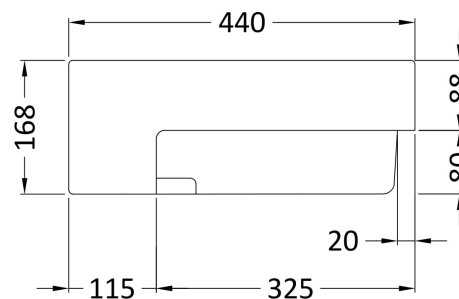

Sales Code: NBV172

Description: Square Semi Recess Basin W530xd440xh168

### Product Dimensions

Height (mm):	168
Width (mm):	530
Depth (mm):	440
Nett Weight (kg):	16

### Packaging Dimensions

Height (mm):	175
Width (mm):	545
Depth (mm):	450
Gross Weight (kg):	16.5

### Outer Box Dimensions (If Applicable)

Height (mm):	
Width (mm):	
Depth (mm):	
Gross Weight (kg):	
Barcode:	5056211851585