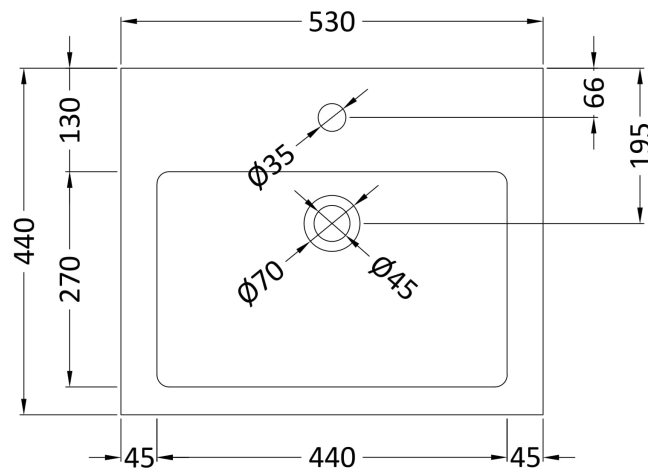

Sales Code: NBV172

Description: Square Semi Recess Basin W530xd440xh168

### Product Dimensions

Height (mm):	168
Width (mm):	530
Depth (mm):	440
Nett Weight (kg):	16

### Packaging Dimensions

Height (mm):	175
Width (mm):	545
Depth (mm):	450
Gross Weight (kg):	16.5

### Outer Box Dimensions (If Applicable)

Height (mm):	
Width (mm):	
Depth (mm):	
Gross Weight (kg):	
Barcode:	5056211851585