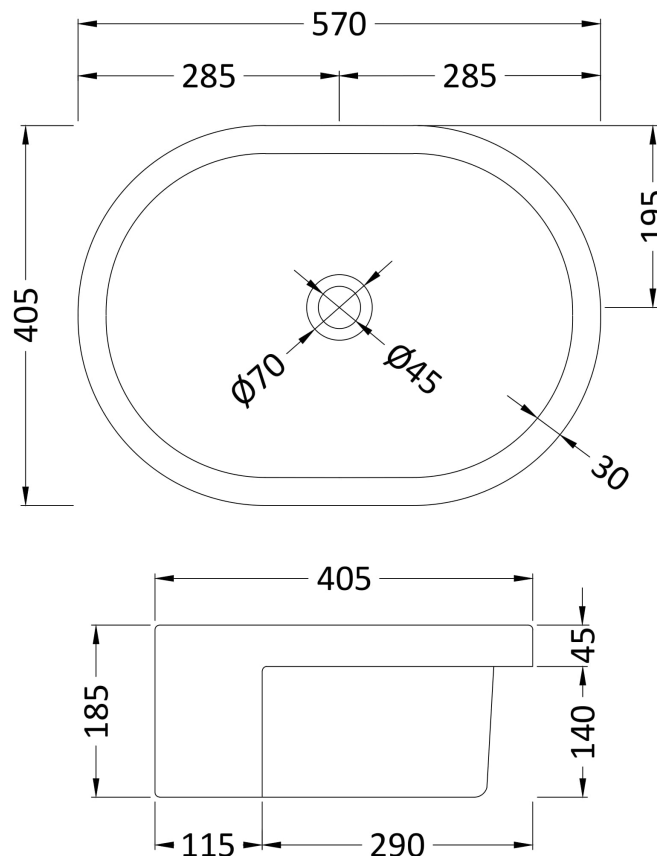

Sales Code: NBV173

Description: Oval Semi Recess Basin W560xd400xh185

Product Dimensions

Height (mm):	185
Width (mm):	570
Depth (mm):	405
Nett Weight (kg):	13.5

Packaging Dimensions

Height (mm):	200
Width (mm):	575
Depth (mm):	415
Gross Weight (kg):	14

Packaging Data

Box Colour:	Brown Cardboard Box
Box Qty:	1
Label Size:	100 x 50
Label Colour:	White Label
Label Qty:	2

Outer Box Dimensions (If Applicable)

Height (mm):	
Width (mm):	
Depth (mm):	
Gross Weight (kg):	
Barcode:	5056211851592

Product Details

Country of Origin:	China
Fitting Instruction:	No
Certification: CE & UKCA:	WRAS: WRAS No:
Product Material:	Vitreous China
Fixing Supplied:	No

Pans/Bidets: Trap Style: N/A Includes Seat: Not Applicable

Basins: Tap Hole: No Tapholes Chain Stay Hole: No
Template: Not Required Waste Type Req: Slotted
Overflow Inc: Yes Overflow Cover: Yes
Inner Bowl Depth (mm): 140 mm