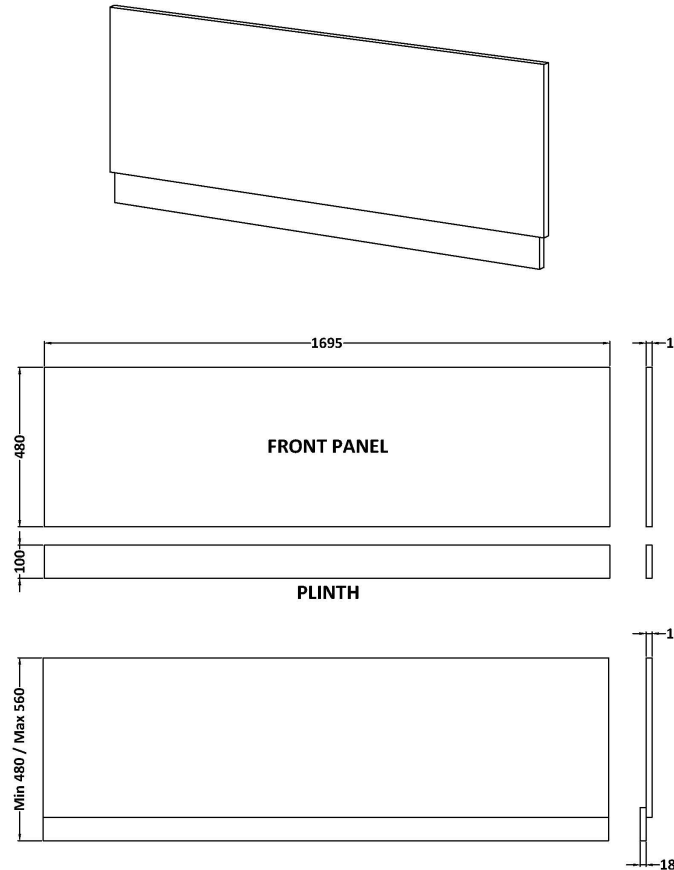

Sales Code: MPD2705

Description: 1700mm Bath Front Panel

### Product Dimensions

Height (mm):	560
Width (mm):	1695
Depth (mm):	36
Nett Weight (kg):	17.8

### Packaging Dimensions

Height (mm):	30
Width (mm):	590
Depth (mm):	1710
Gross Weight (kg):	17.8

### Outer Box Dimensions (If Applicable)

Height (mm):	
Width (mm):	
Depth (mm):	
Gross Weight (kg):	
Barcode:	5056678482674